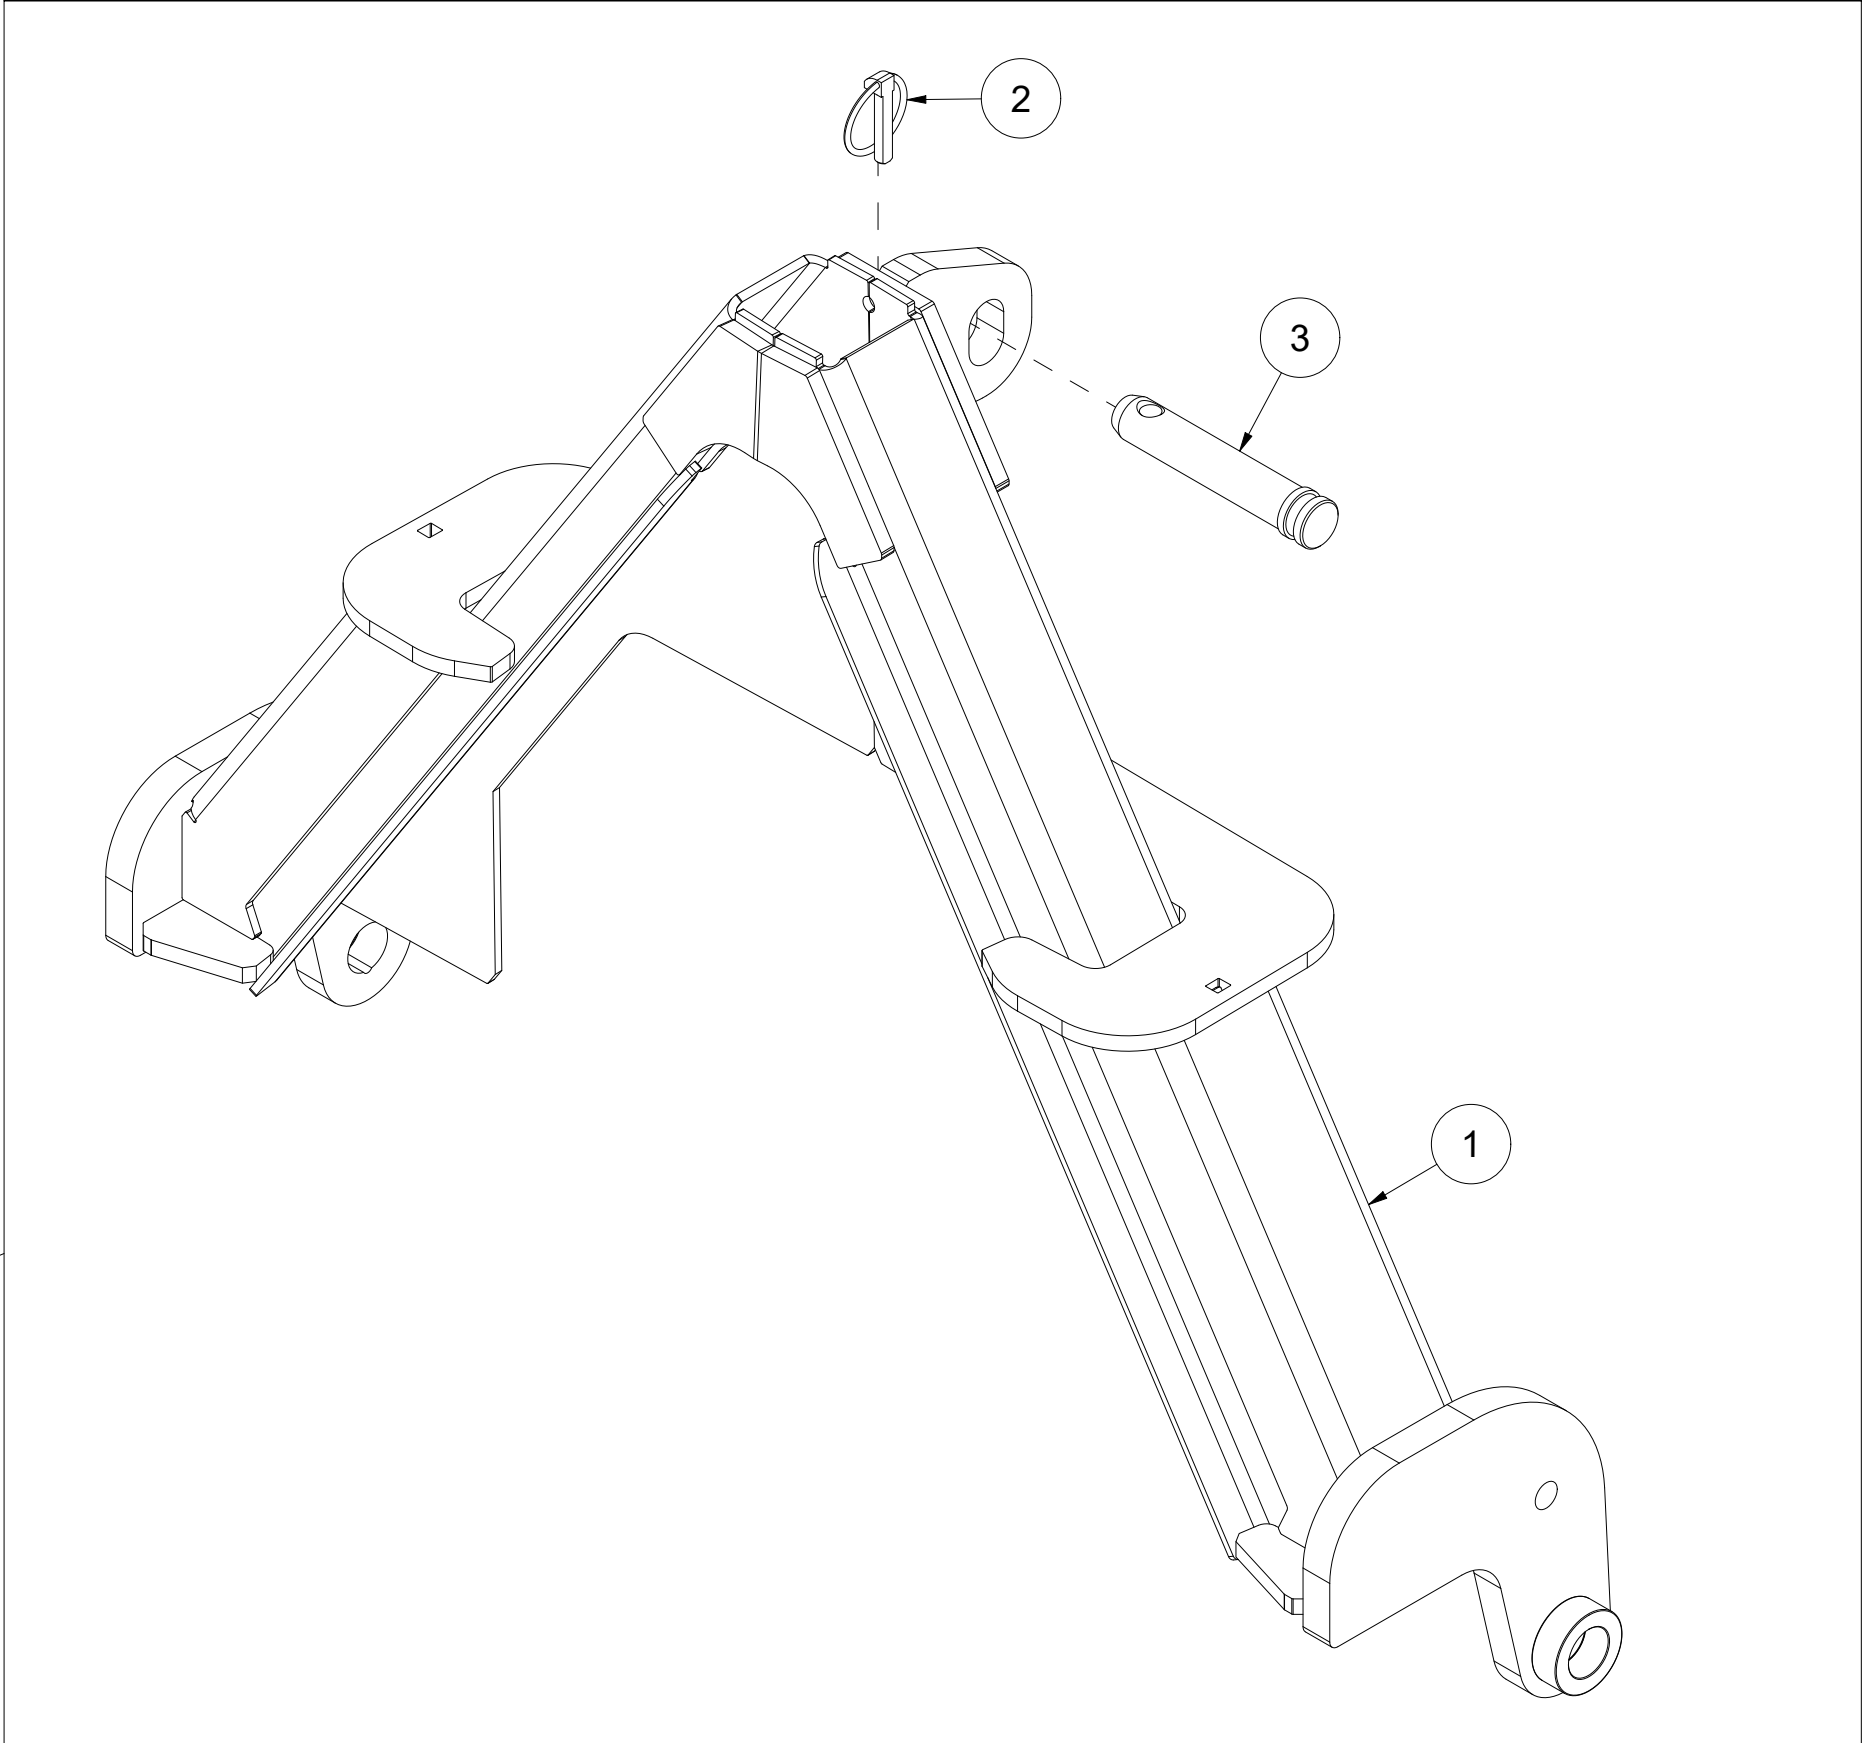

021 Triangle coupling TFP240

Pos	Qty	Article no	Designation
1	1	26101010	Coupling Triangle
2	1	2556142	Linch pin Ø10x40
3	1	2526326	Top strut bolt cat. 2 Ø25,4x103