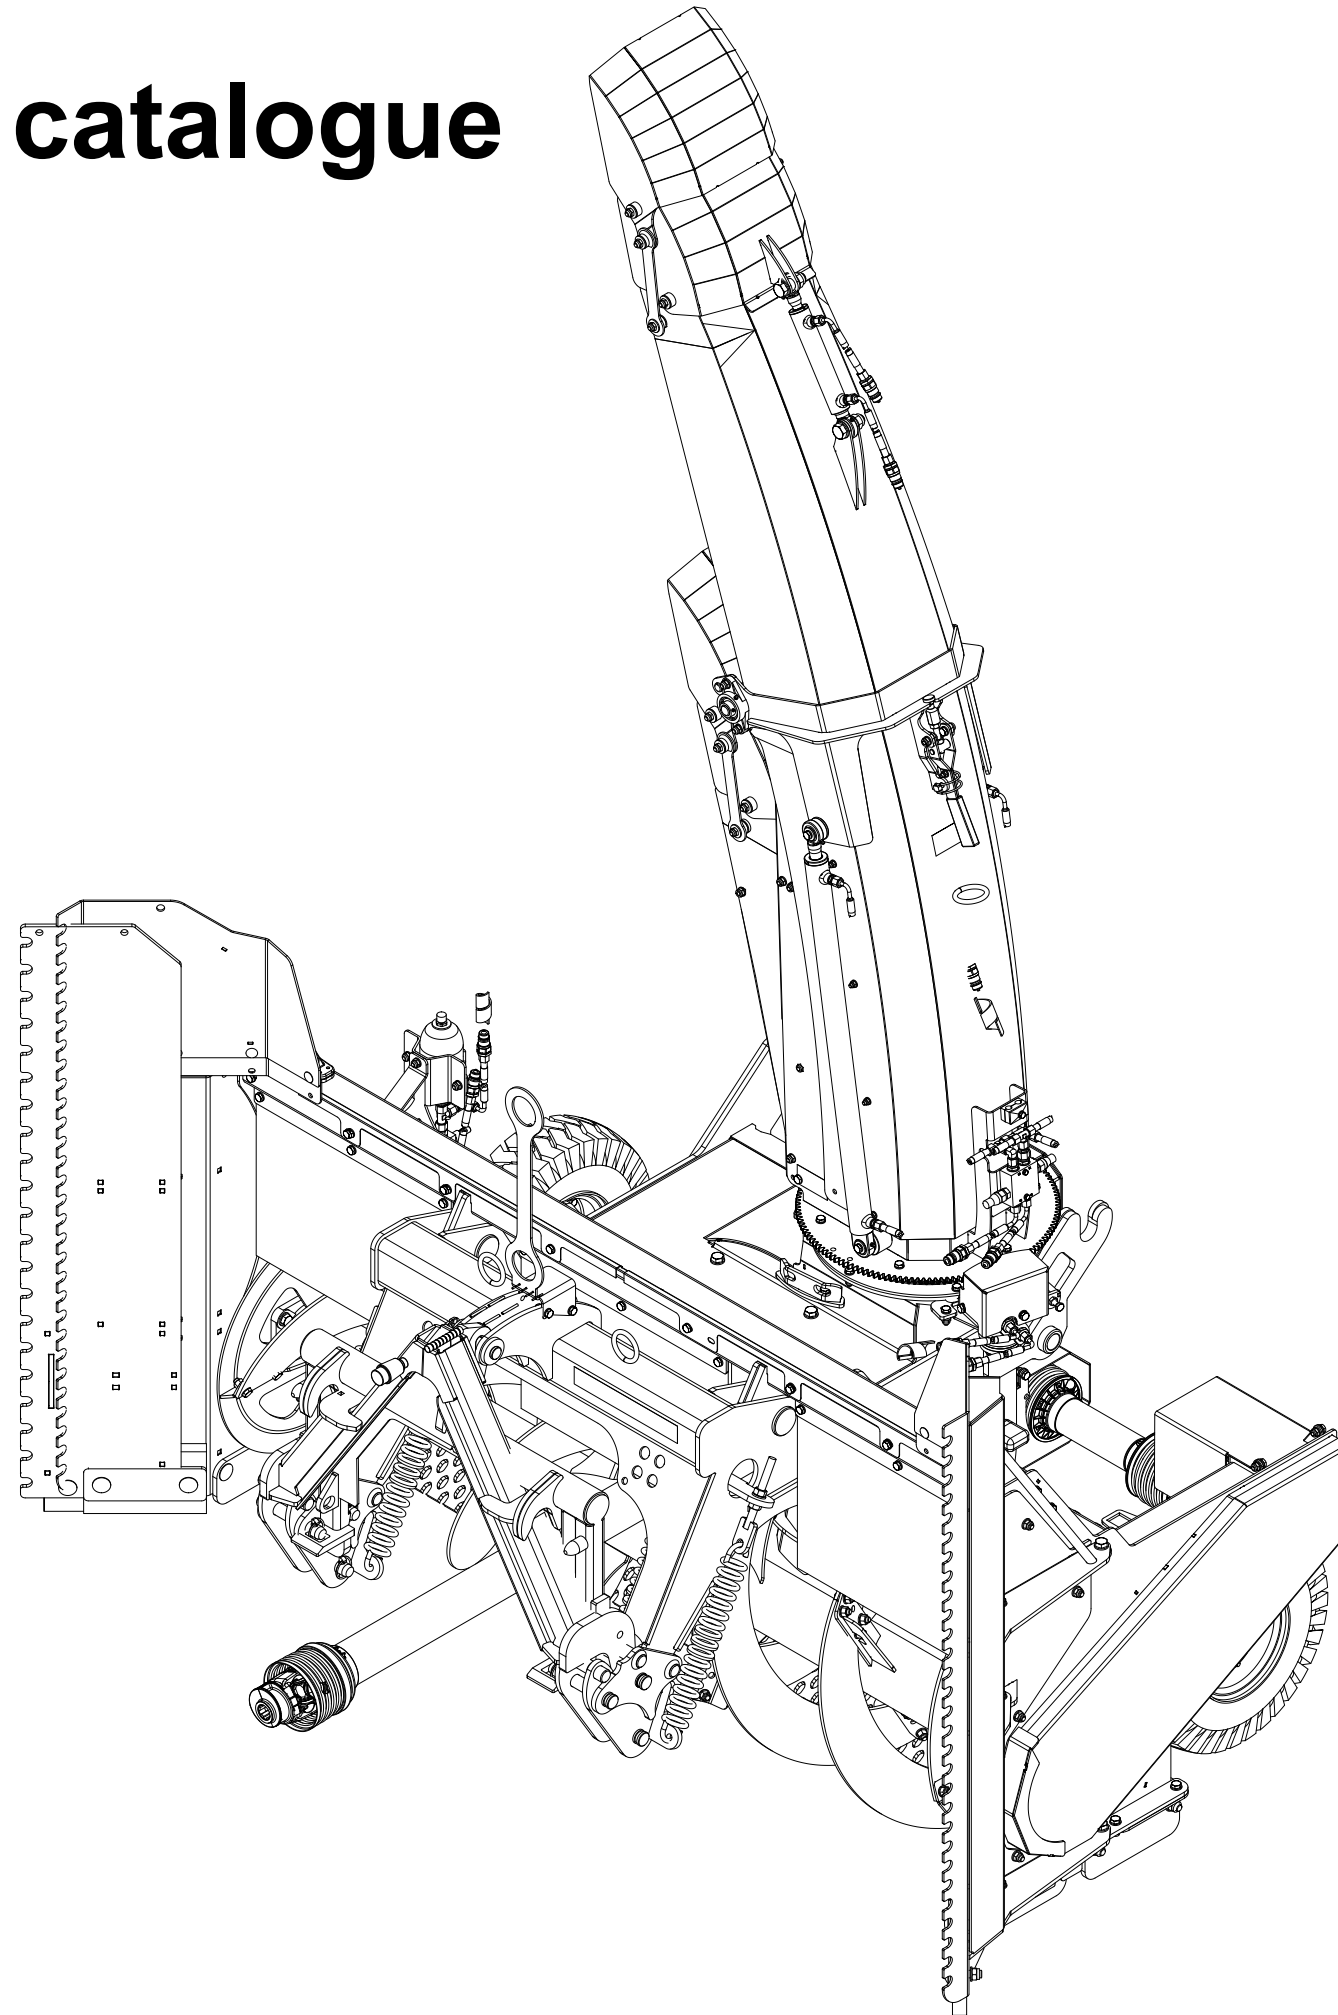

TFP240 Spare parts catalogue

Duun Industrier as
7630 Åsen, Norway
www.duun.no

001 Hull TFP240

Pos	Qty	Article no	Designation
1	1	25321014	Cover
2	1	2534060	Spring washer M10 EIZn DIN 127
3	19	2531060	Washer M10 EIZn DIN 125
4	1	2422295	Hexagon screw M10x20 EIZn 8.8 DIN 933
5	2	25311040	Clamp rail
6	2	25311039	Rubber protection
7	9	2422303	Hexagon screw M10x40 EIZn 8.8 DIN 931
8	9	2483610	Locking nut M10 EIZn DIN 985
9	2	25311075	Wear steel 12x107x283
10	12	2344491	Locking screw M16x45 EIZn 8.8 DIN 603
11	12	2489175	Locking nut with flange M16 EIZn DIN 6926
12	2	25321044	Perforated wear steel 11x200x1116
13	1	2935154	Adhesive label TFP240
14	1	25321040	Clamp rail
15	1	25321039	Rubber protection
16	1	25321001	Hull TFP240