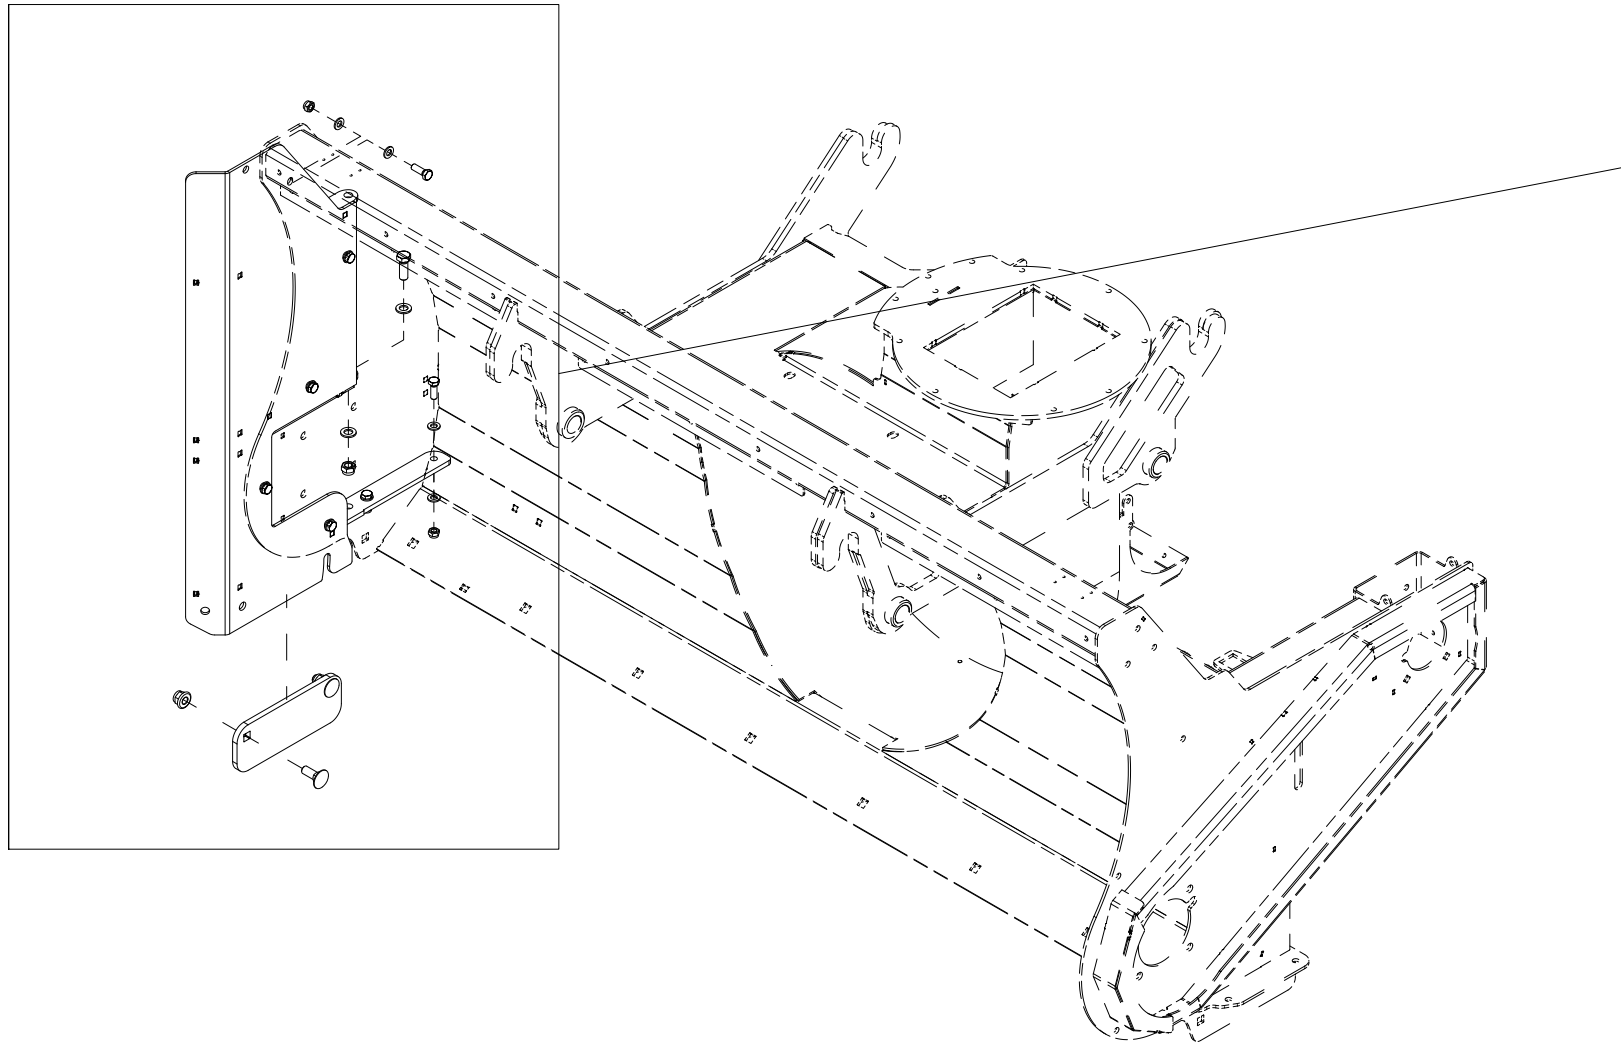

012 Right side wall TFP240

Pos	Qty	Article no	Designation
1	8	2483611	Locking nut M12 EIZn DIN 985
2	16	2531069	Washer M12 EIZn DIN 125
3	8	2422350	Hexagon screw M12x35 EIZn 8.8 DIN 933
4	1	25321005	Right side wall TFP240
5	2	2531078	Washer M16 EIZn DIN 125
6	1	2483613	Locking nut M16 EIZn DIN 985
7	1	2422491	Hexagon screw M16x45 EIZn 8.8 DIN 933
8	2	2344491	Locking screw M16x45 EIZn 8.8 DIN 603
9	2	2489175	Locking nut with flange M16 EIZn DIN 6926
10	1	25311075	Wear steel 12x107x283