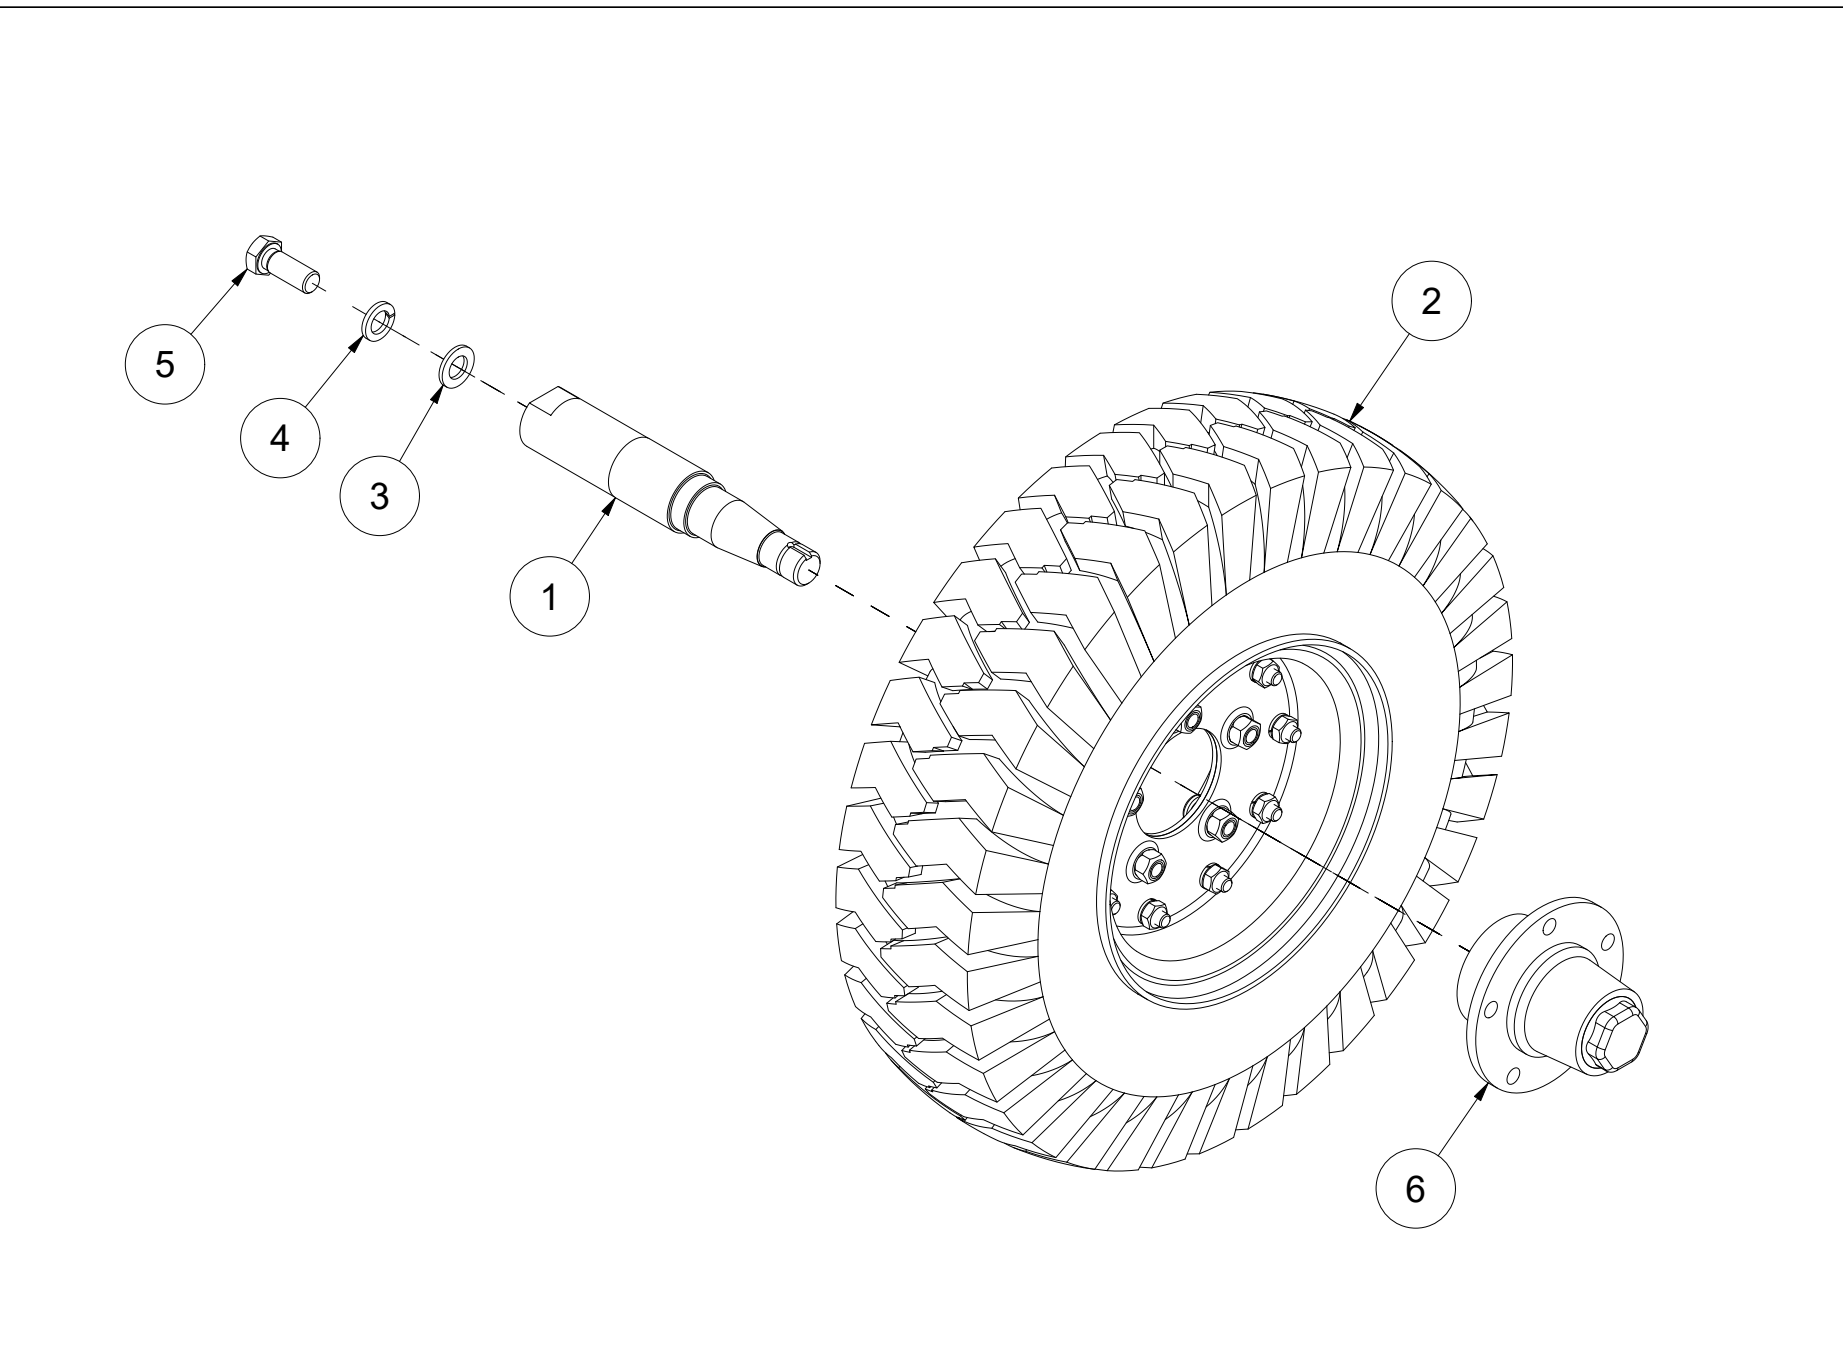

008 Support wheel TFP240

Pos	Qty	Article no	Designation
1	2	25211033	Shaft pin for a wheel
2	2	2941520	Wheel 6.00x9 10L Compl. w/rim
3	2	2531078	Washer M16 EIZn DIN 125
4	2	2534078	Spring washer M16 EIZn DIN 127
5	2	2422489	Hexagon screw M16x40 EIZn 8.8 DIN 933
6	2	2941621	Hub no. 21 without shaft pin