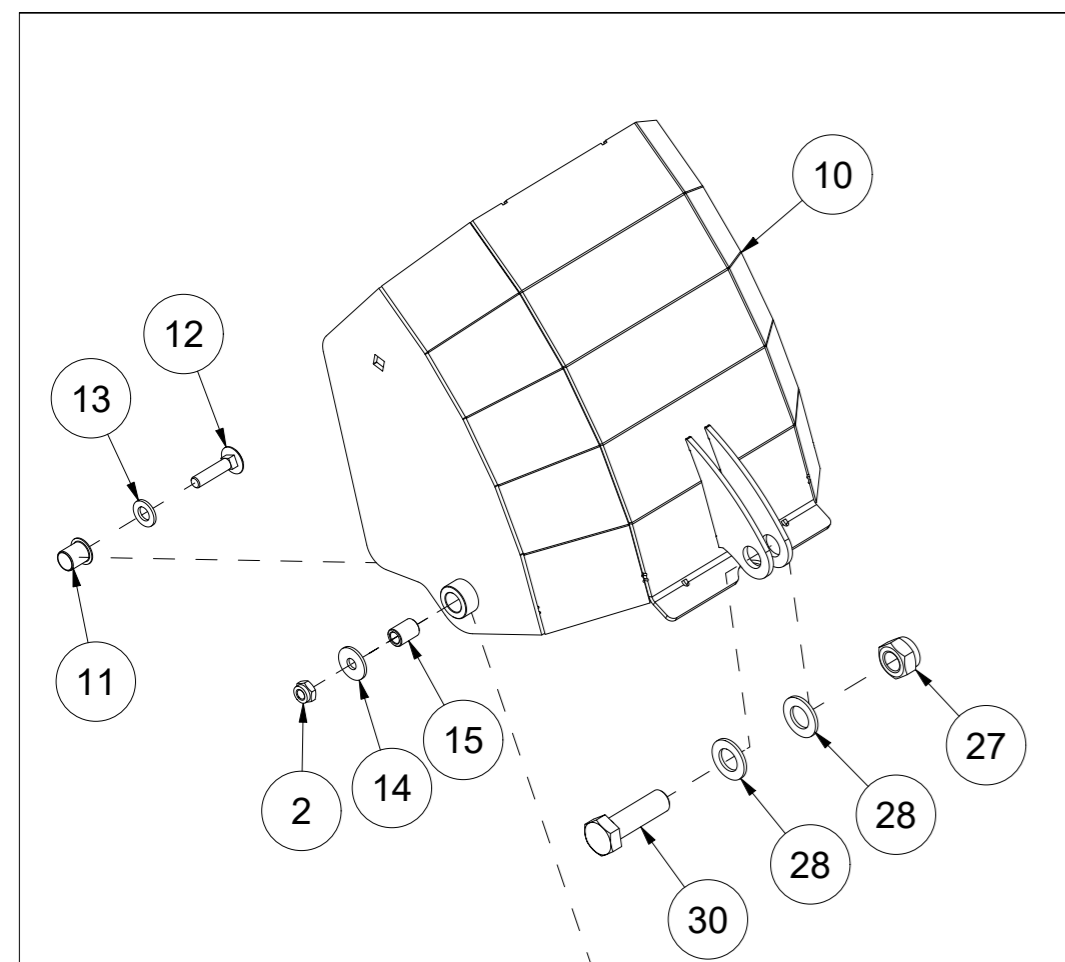

004 Ejector spout TFP240

Pos	Qty	Article no	Designation
1	23	2531060	Washer M10 EIZn DIN 125
2	17	2483610	Locking nut M10 EIZn DIN 985
3	3	2422301	Hexagon screw M10x35 EIZn 8.8 DIN 933
4	2	2344330	Locking screw M10x25 EIZn 8.8 DIN 603
5	1	2935150	Adhesive label Duun 160x160
6	2	2935088	Adhesive label 90x48 Hand pinch hazard
7	1	25201044	Grate
8	1	25321028	Spout for 80 cm
9	2	2957754	Hexagon nipple GEK BSP 1/4" L10 ED
10	1	25321027	Intermediate flap
11	2	2245218	Plastic lining Ø18/16 Flange Ø26
12	2	2344335	Locking screw M10x45 EIZn 8.8 DIN 603
13	6	2531069	Washer M12 EIZn DIN 125
14	2	2533060	Body washer M10 EIZn DIN 9021
15	2	25311031	Bearing sleeve
16	1	25311024	Cover
17	1	2955508	Hydraulic motor 50 ccm
18	1	25311091	Cog wheel Z14 module 4
19	1	2533058	Body washer ø9/35x3 EIZn
20	1	2534047	Spring washer M8 EIZn DIN 127
21	1	2422246	Hexagon screw M8x25 EIZn 8.8 DIN 933
22	2	2483611	Locking nut M12 EIZn DIN 985
23	2	2422352	Hexagon screw M12x40 EIZn 8.8 DIN 933
24	3	2422290	Hexagon screw M10x16 EIZn 8.8 DIN 933
25	3	2534060	Spring washer M10 EIZn DIN 127
26	2	2957758	Hexagon nipple GEK BSP 1/2" L10 ED
27	2	2483615	Locking nut M20 EIZn DIN 985
28	4	2531086	Washer M20 EIZn DIN 125
29	1	2955003	Cylinder Ø32/20 SL150
30	2	2422578	Hexagon screw M20x65 EIZn 8.8 DIN 931
31	4	2422299	Hexagon screw M10x30 EIZn 8.8 DIN 933
32	1	25311154	Hose protection L1700
33	1	25311155	Hose protection L2500
34	2	2958150	Hydraulic hose 1/4" L3000
35	2	2958151	Hydraulic hose 1/4" L3510
36	1	25111052	Stop against hull
37	1	25311023	Bracket
38	1	25321102	Motor mount spacer plate