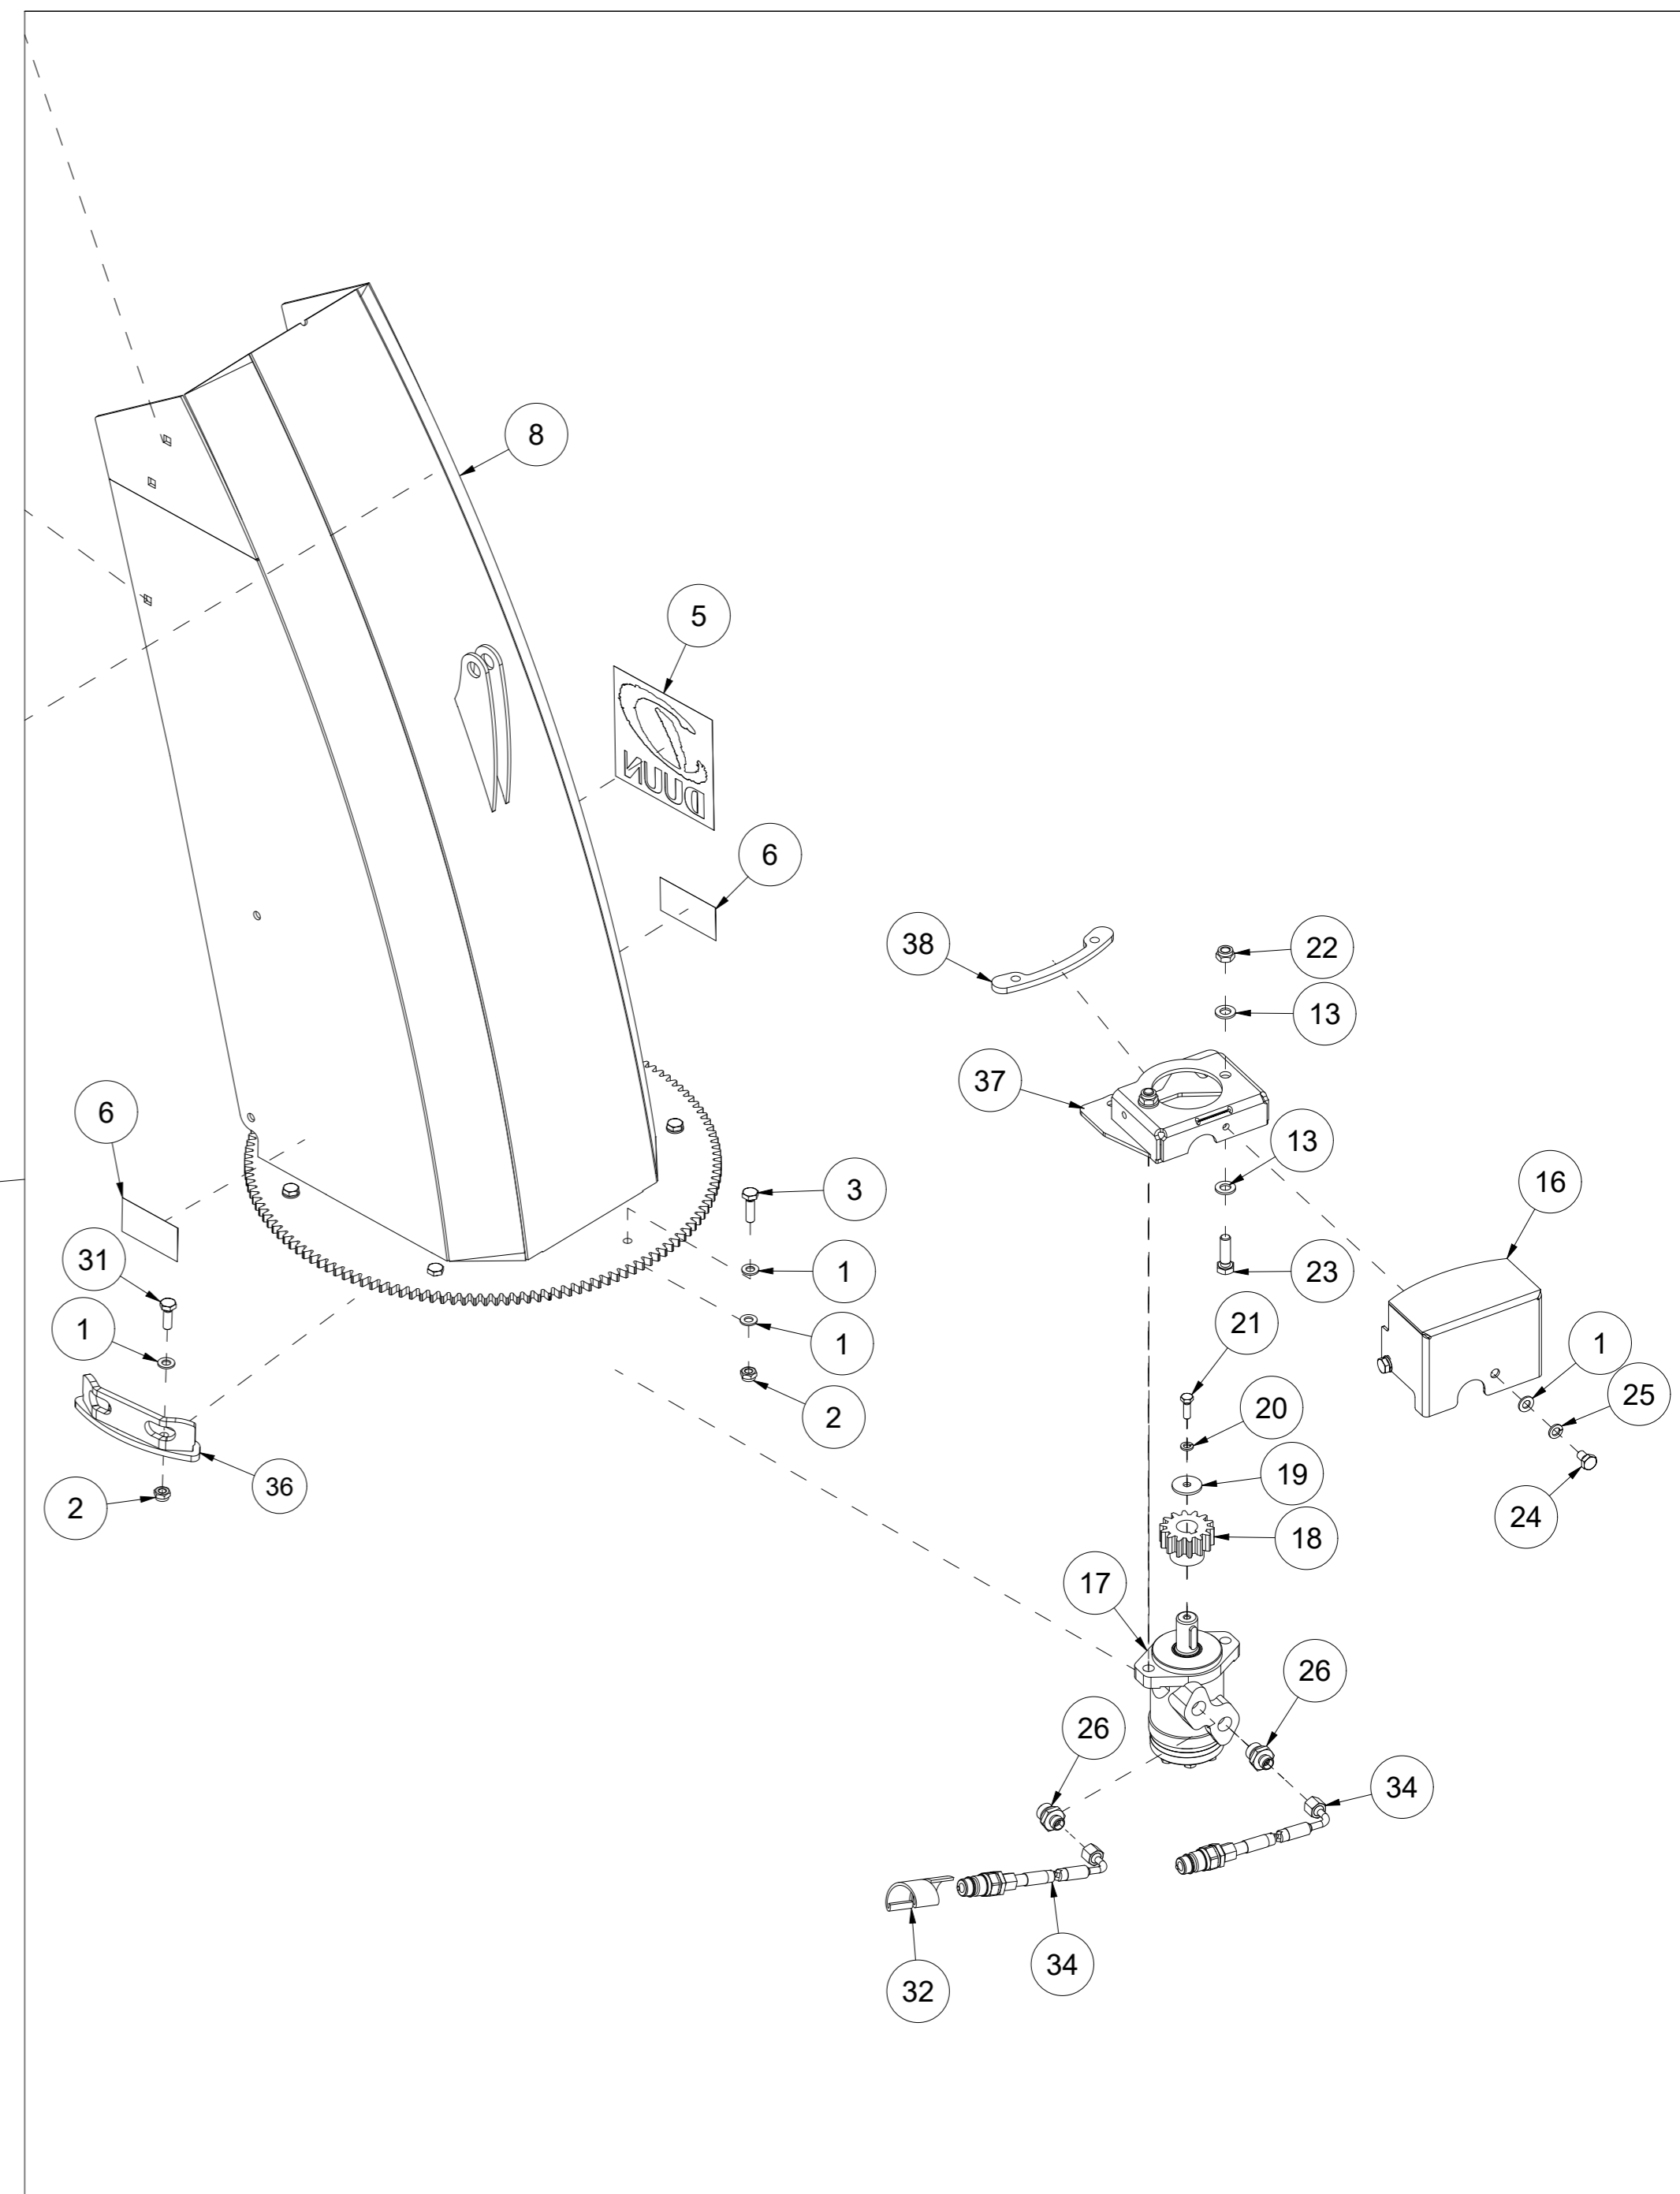

004 Ejector spout TFP240

Pos	Qty	Article no	Designation
1	23	2531060	Washer M10 EIZn DIN 125
2	17	2483610	Locking nut M10 EIZn DIN 985
3	3	2422301	Hexagon screw M10x35 EIZn 8.8 DIN 933
4	2	2344330	Locking screw M10x25 EIZn 8.8 DIN 603
5	1	2935150	Adhesive label Duun 160x160
6	2	2935088	Adhesive label 90x48 Hand pinch hazard
7	1	25201044	Grate
8	1	25321028	Spout for 80 cm
9	2	2957754	Hexagon nipple GEK BSP 1/4" L10 ED
10	1	25321027	Intermediate flap
11	2	2245218	Plastic lining Ø18/16 Flange Ø26
12	2	2344335	Locking screw M10x45 EIZn 8.8 DIN 603
13	6	2531069	Washer M12 EIZn DIN 125
14	2	2533060	Body washer M10 EIZn DIN 9021
15	2	25311031	Bearing sleeve
16	1	25311024	Cover
17	1	2955508	Hydraulic motor 50 ccm
18	1	25311091	Cog wheel Z14 module 4
19	1	2533058	Body washer ø9/35x3 EIZn
20	1	2534047	Spring washer M8 EIZn DIN 127
21	1	2422246	Hexagon screw M8x25 EIZn 8.8 DIN 933
22	2	2483611	Locking nut M12 EIZn DIN 985
23	2	2422352	Hexagon screw M12x40 EIZn 8.8 DIN 933
24	3	2422290	Hexagon screw M10x16 EIZn 8.8 DIN 933
25	3	2534060	Spring washer M10 EIZn DIN 127
26	2	2957758	Hexagon nipple GEK BSP 1/2" L10 ED
27	2	2483615	Locking nut M20 EIZn DIN 985
28	4	2531086	Washer M20 EIZn DIN 125
29	1	2955003	Cylinder Ø32/20 SL150
30	2	2422578	Hexagon screw M20x65 EIZn 8.8 DIN 931
31	4	2422299	Hexagon screw M10x30 EIZn 8.8 DIN 933
32	1	25311154	Hose protection L1700
33	1	25311155	Hose protection L2500
34	2	2958150	Hydraulic hose 1/4" L3000
35	2	2958151	Hydraulic hose 1/4" L3510
36	1	25111052	Stop against hull
37	1	25311023	Bracket
38	1	25321102	Motor mount spacer plate