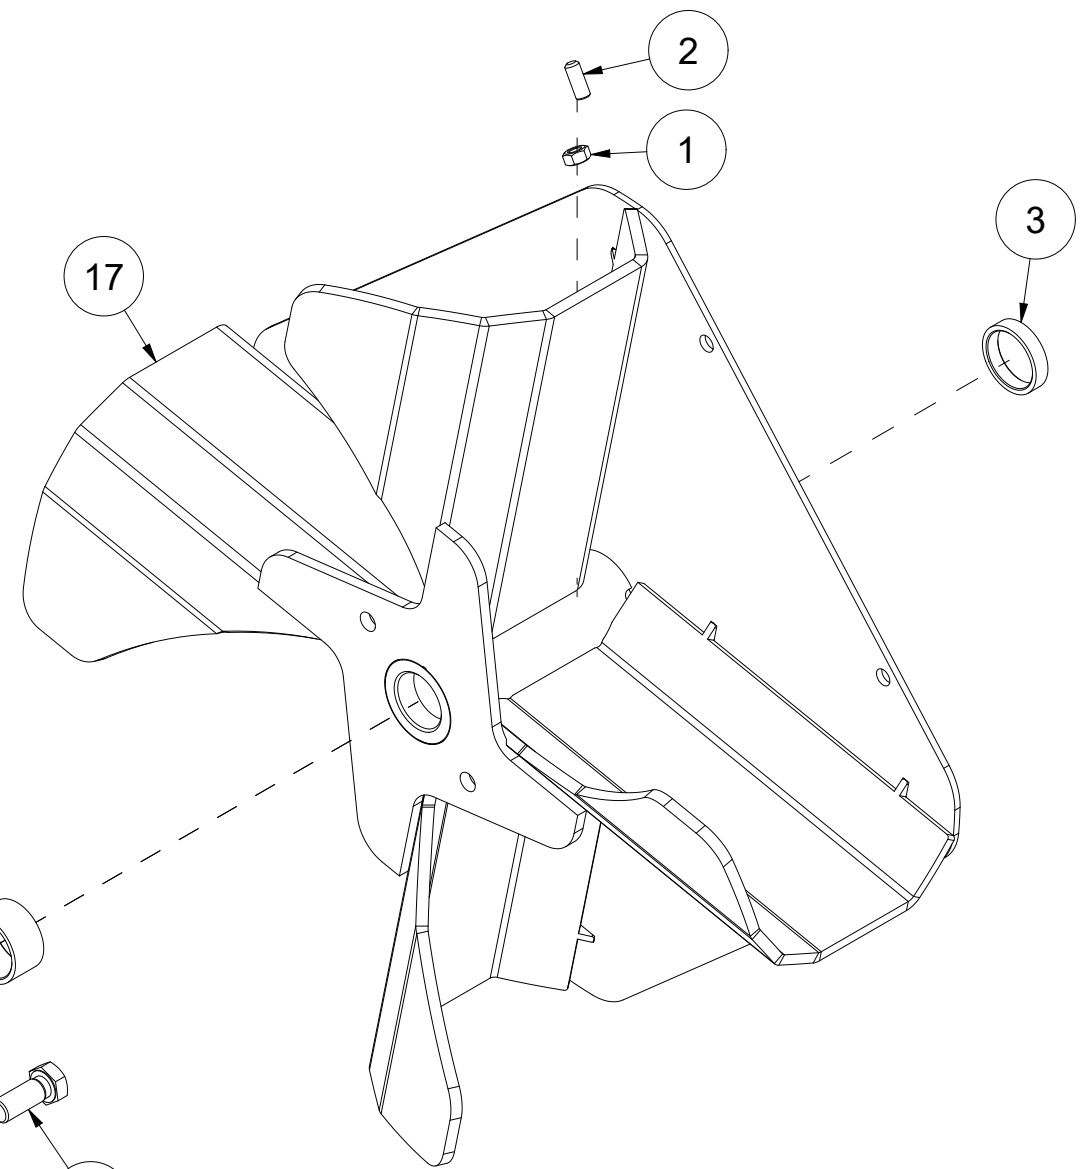

003 Ejector fan TFP240

Pos	Qty	Article no	Designation
1	1	2481611	Hexagon nut M12 EIZn DIN 934
2	1	2473348	Hollow threaded pin M12x30 EIZn DIN 916
3	1	25321030	Sleeve Ø50/60
4	1	25321074	Sleeve Ø60/50
5	1	25321078	Bearing trestle TFP240
6	4	2531086	Washer M20 EIZn DIN 125
7	4	2534086	Spring washer M20 EIZn DIN 127
8	4	2422574	Hexagon screw M20x50 EIZn 8.8 DIN 933
9	4	2483613	Locking nut M16 EIZn DIN 985
10	8	2531078	Washer M16 EIZn DIN 125
11	4	2422489	Hexagon screw M16x40 EIZn 8.8 DIN 933
12	1	25311079	PTO protection
13	4	2531060	Washer M10 EIZn DIN 125
14	4	2534060	Spring washer M10 EIZn DIN 127
15	4	2422295	Hexagon screw M10x20 EIZn 8.8 DIN 933
16	1	2954176	Flange bearing UCF 310 50mm
17	1	25321058	Ejector fan 80 cm Røgelberg