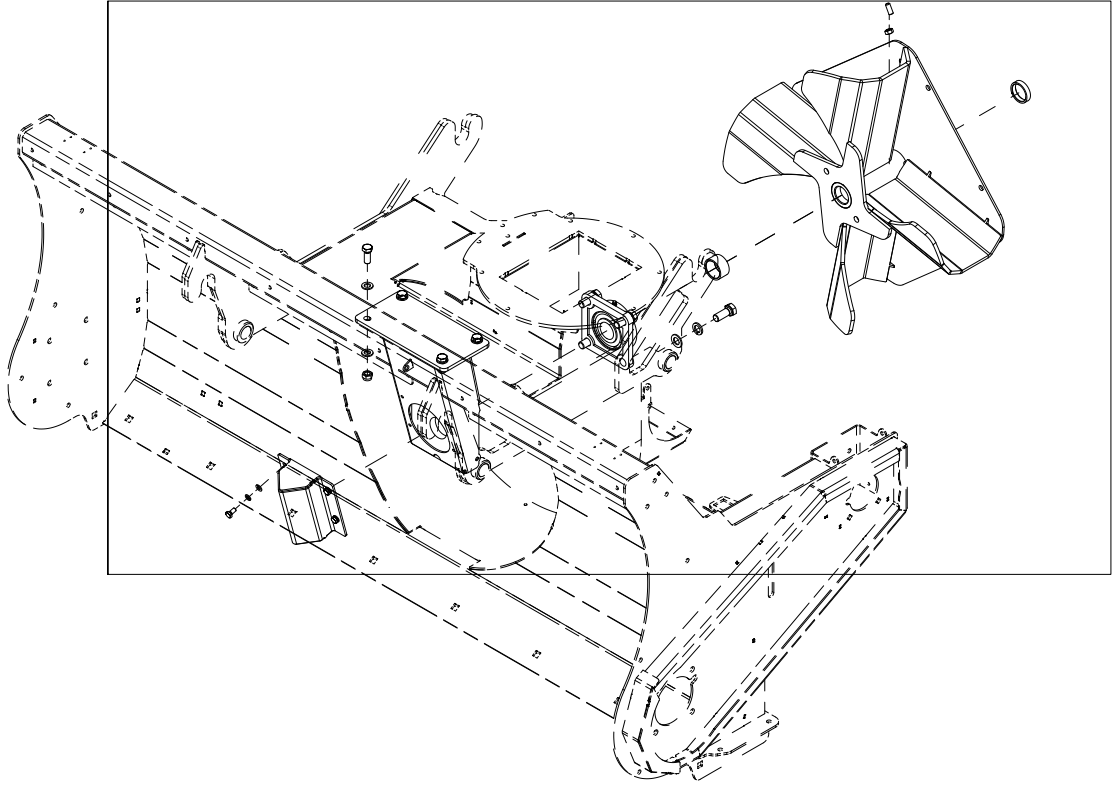

003 Ejector fan TFP240

Pos	Qty	Article no	Designation
1	1	2481611	Hexagon nut M12 EIZn DIN 934
2	1	2473348	Hollow threaded pin M12x30 EIZn DIN 916
3	1	25321030	Sleeve Ø50/60
4	1	25321074	Sleeve Ø60/50
5	1	25321078	Bearing trestle TFP240
6	4	2531086	Washer M20 EIZn DIN 125
7	4	2534086	Spring washer M20 EIZn DIN 127
8	4	2422574	Hexagon screw M20x50 EIZn 8.8 DIN 933
9	4	2483613	Locking nut M16 EIZn DIN 985
10	8	2531078	Washer M16 EIZn DIN 125
11	4	2422489	Hexagon screw M16x40 EIZn 8.8 DIN 933
12	1	25311079	PTO protection
13	4	2531060	Washer M10 EIZn DIN 125
14	4	2534060	Spring washer M10 EIZn DIN 127
15	4	2422295	Hexagon screw M10x20 EIZn 8.8 DIN 933
16	1	2954176	Flange bearing UCF 310 50mm
17	1	25321058	Ejector fan 80 cm Røgelberg