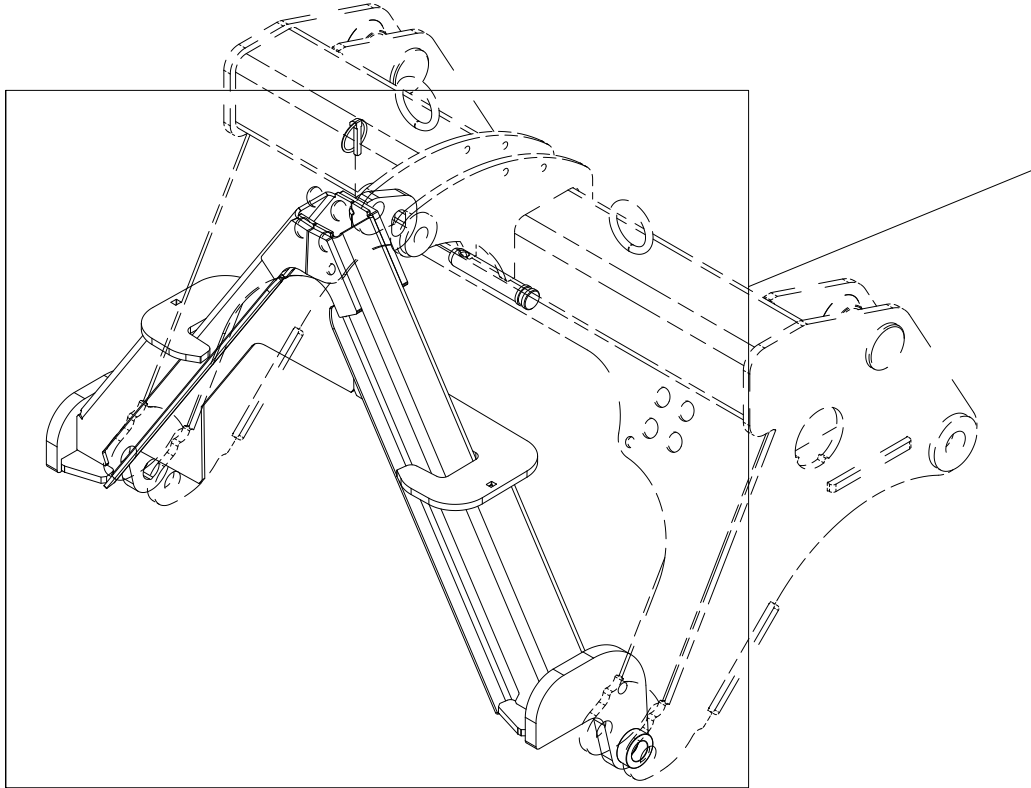

021 Triangle coupling TFP240

Pos	Qty	Article no	Designation
1	1	26101010	Coupling Triangle
2	1	2556142	Linch pin Ø10x40
3	1	2526326	Top strut bolt cat. 2 Ø25,4x103