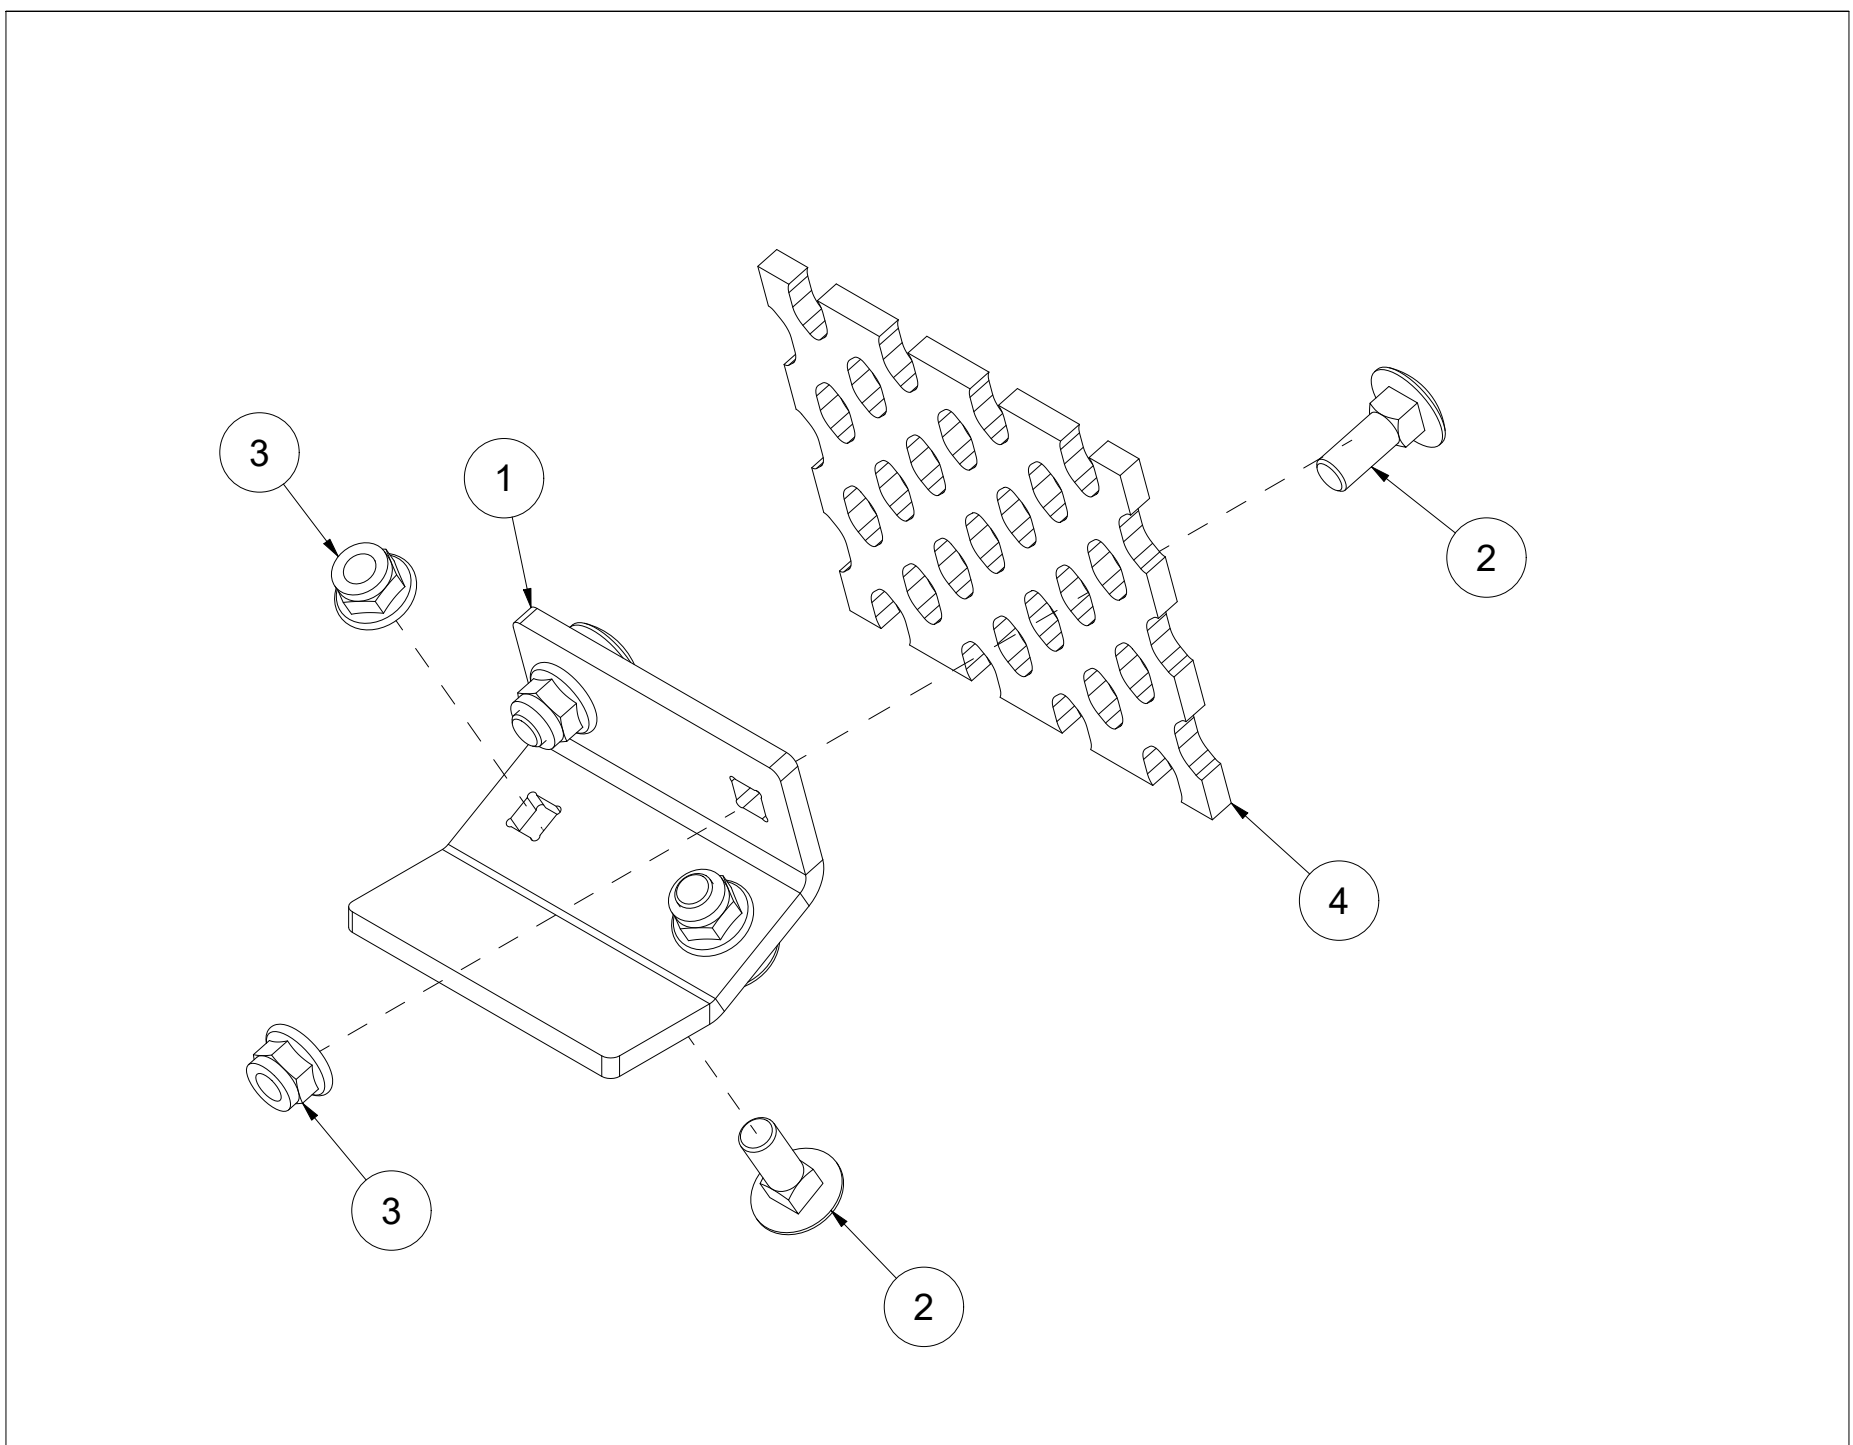

010 Ice scraper skid pad TFP240

Pos	Qty	Article no	Designation
1	2	25301074	Ice scraper bracket
2	8	2344491	Locking screw M16x45 ElZn 8.8 DIN 603
3	8	2489175	Locking nut with flange M16 ElZn DIN 6926
4	2	25301102	Ice scraper steel 11x200x203