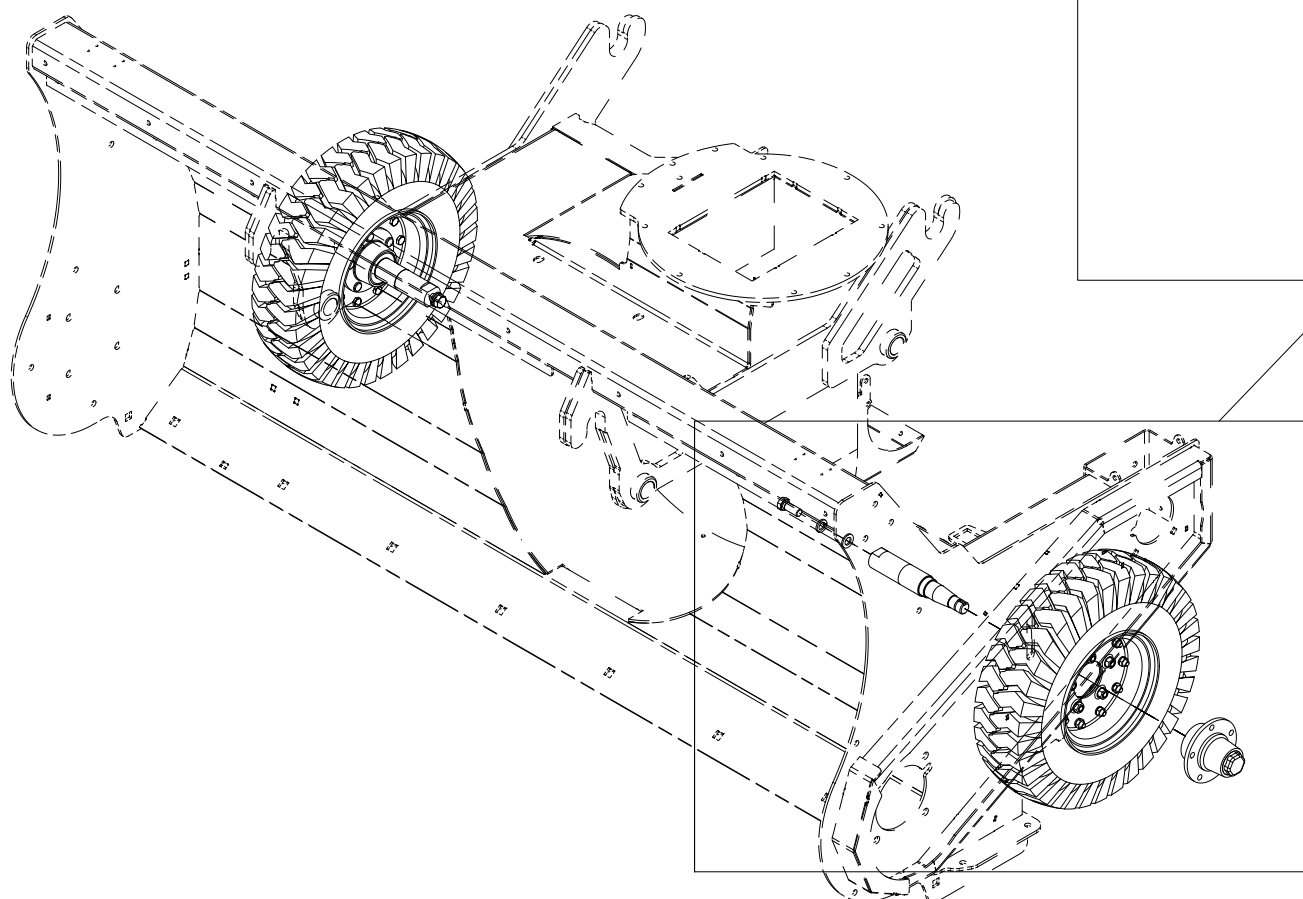

008 Support wheel TFP240

Pos	Qty	Article no	Designation
1	2	25211033	Shaft pin for a wheel
2	2	2941520	Wheel 6.00x9 10L Compl. w/rim
3	2	2531078	Washer M16 EIZn DIN 125
4	2	2534078	Spring washer M16 EIZn DIN 127
5	2	2422489	Hexagon screw M16x40 EIZn 8.8 DIN 933
6	2	2941621	Hub no. 21 without shaft pin