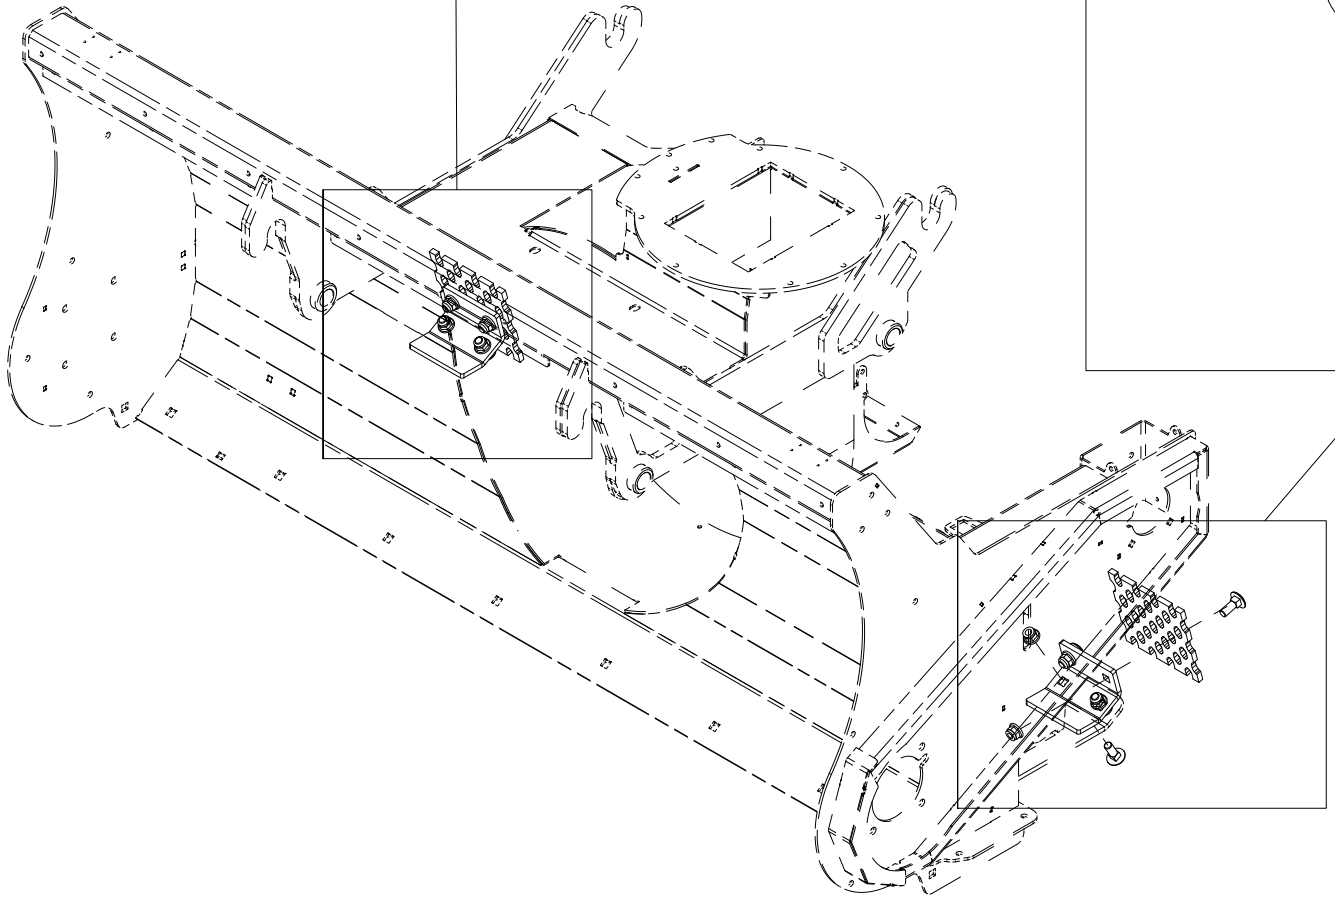

010 Ice scraper skid pad TFP240

Pos	Qty	Article no	Designation
1	2	25301074	Ice scraper bracket
2	8	2344491	Locking screw M16x45 ElZn 8.8 DIN 603
3	8	2489175	Locking nut with flange M16 ElZn DIN 6926
4	2	25301102	Ice scraper steel 11x200x203