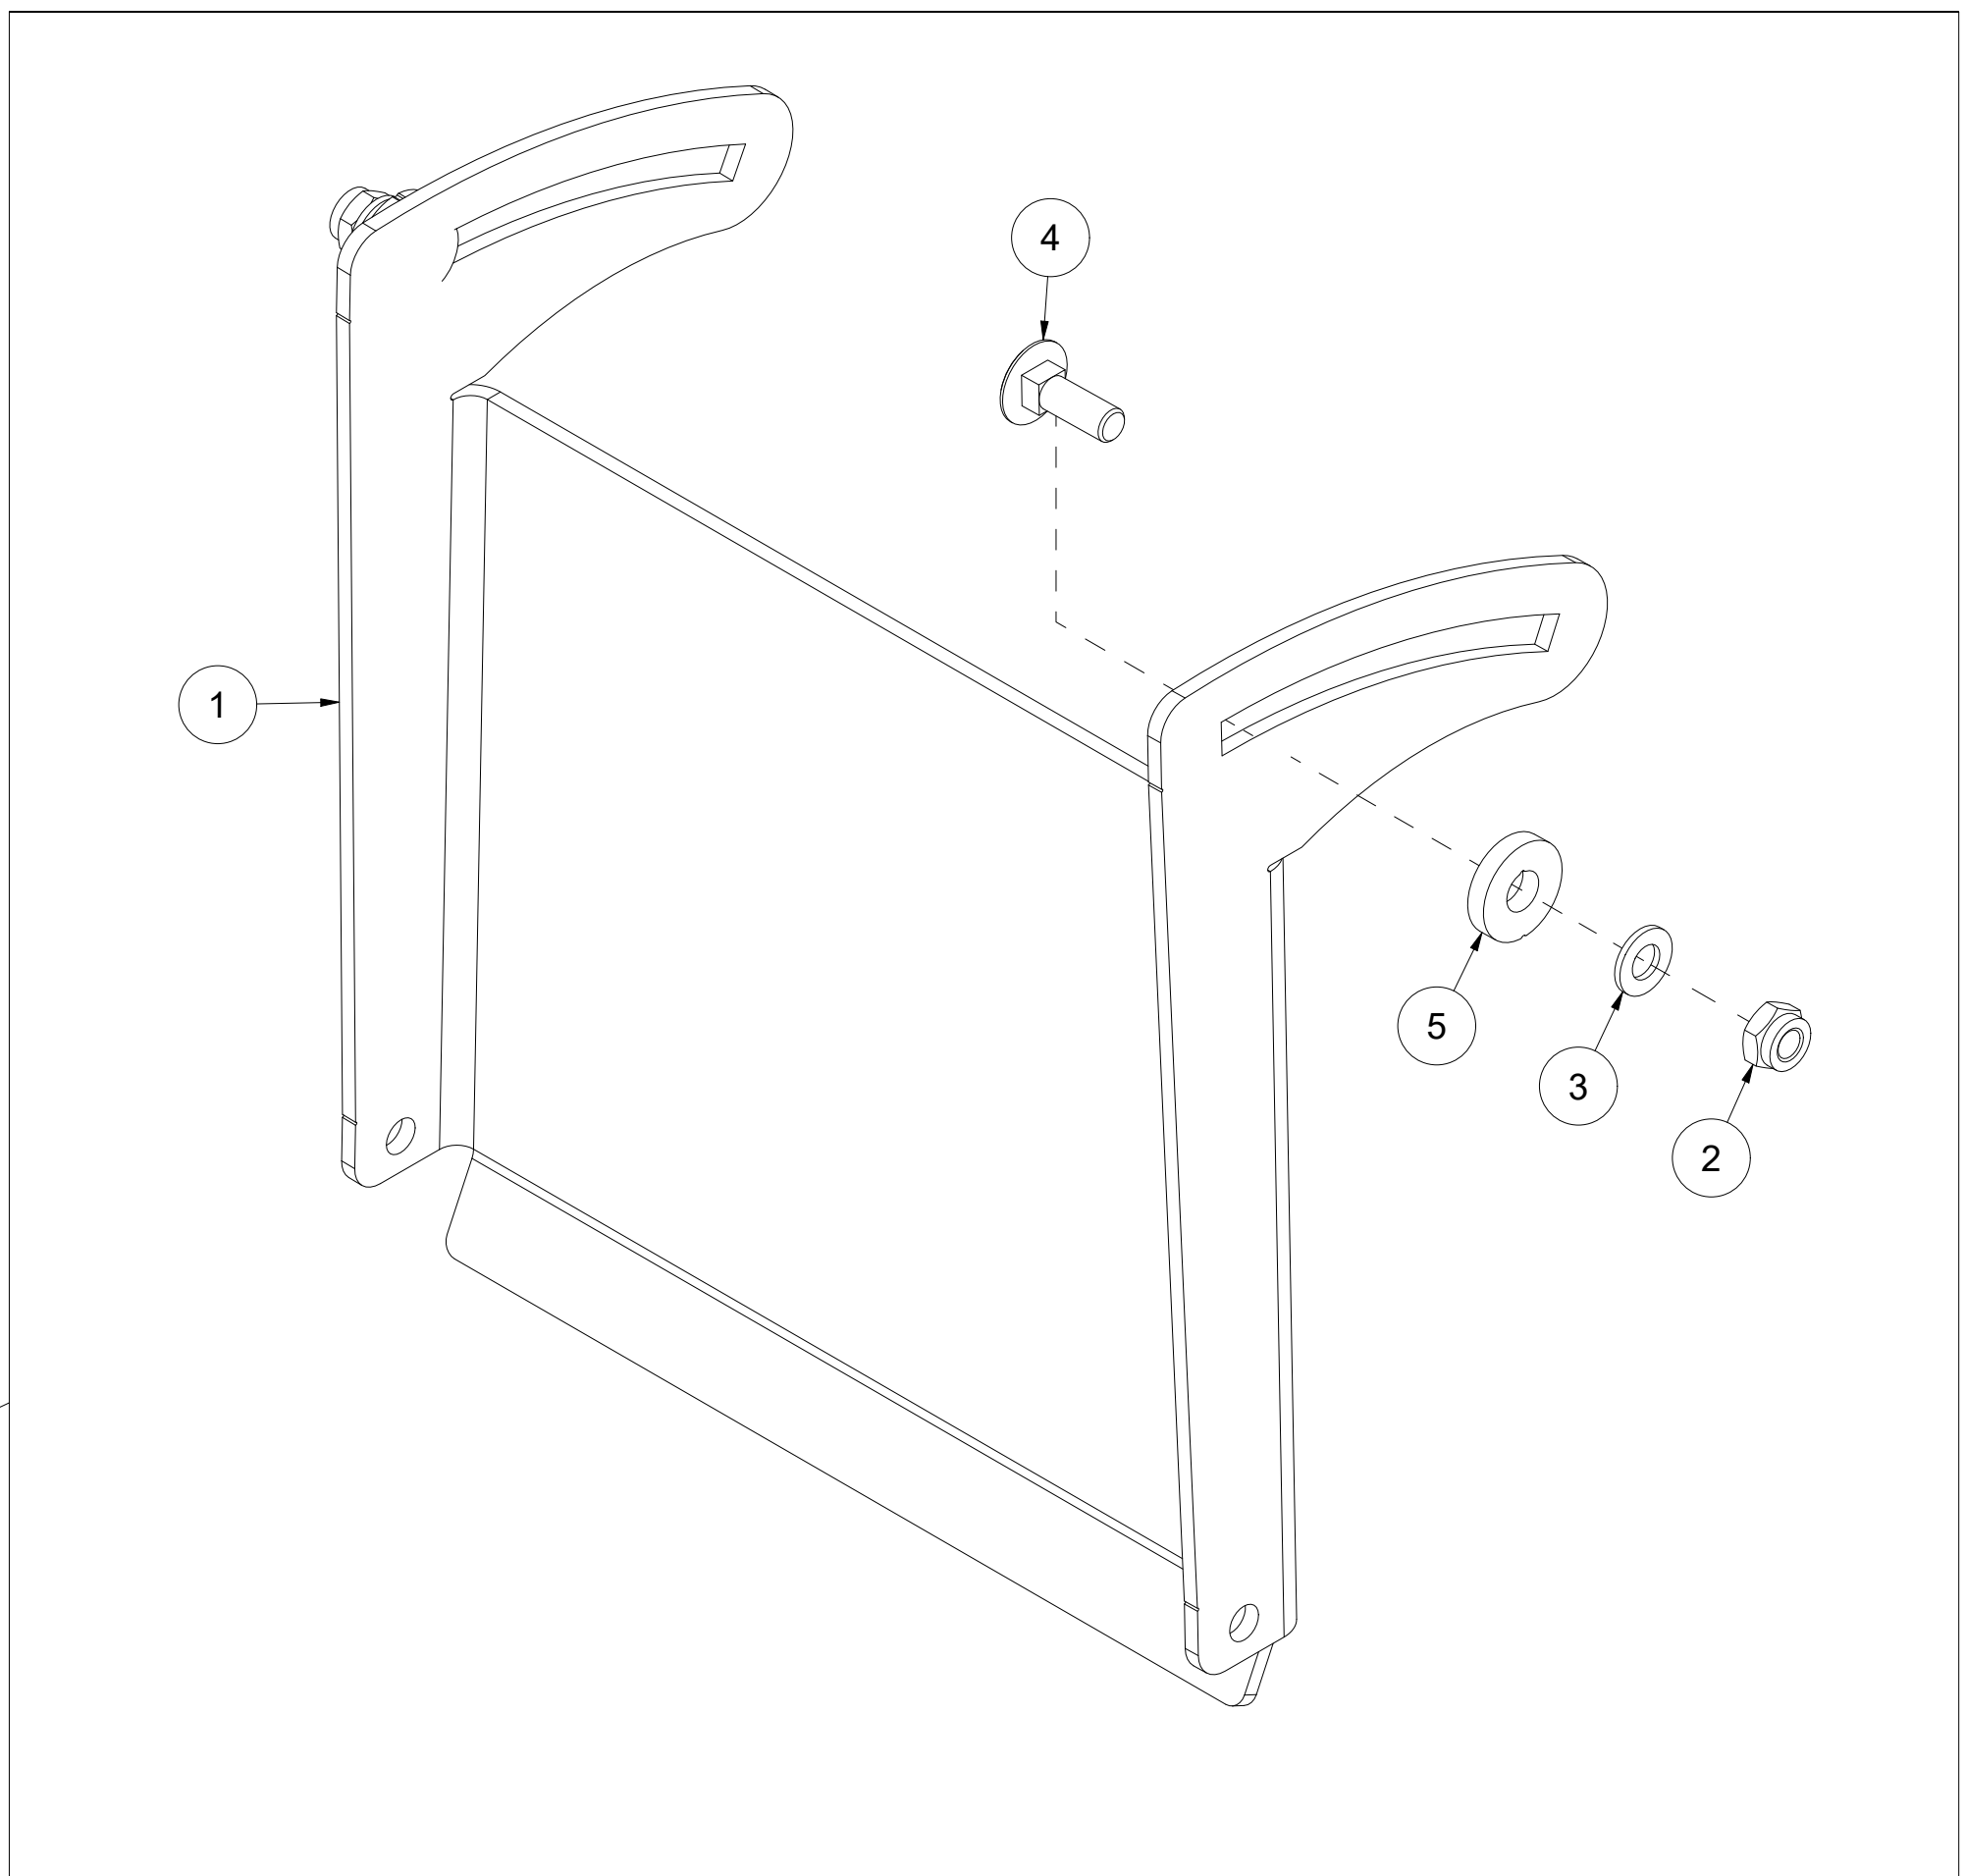

018 Control plate in spout

Pos	Qty	Article no	Designation
1	1	25321093	Spout control plate 80 cm
2	2	2483610	Locking nut M10 EIZn DIN 985
3	2	2531060	Washer M10 EIZn DIN 125
4	2	2344331	Locking screw M10x30 EIZn 8.8 DIN 603
5	2	41311075	Washer Ø12,2/30x6