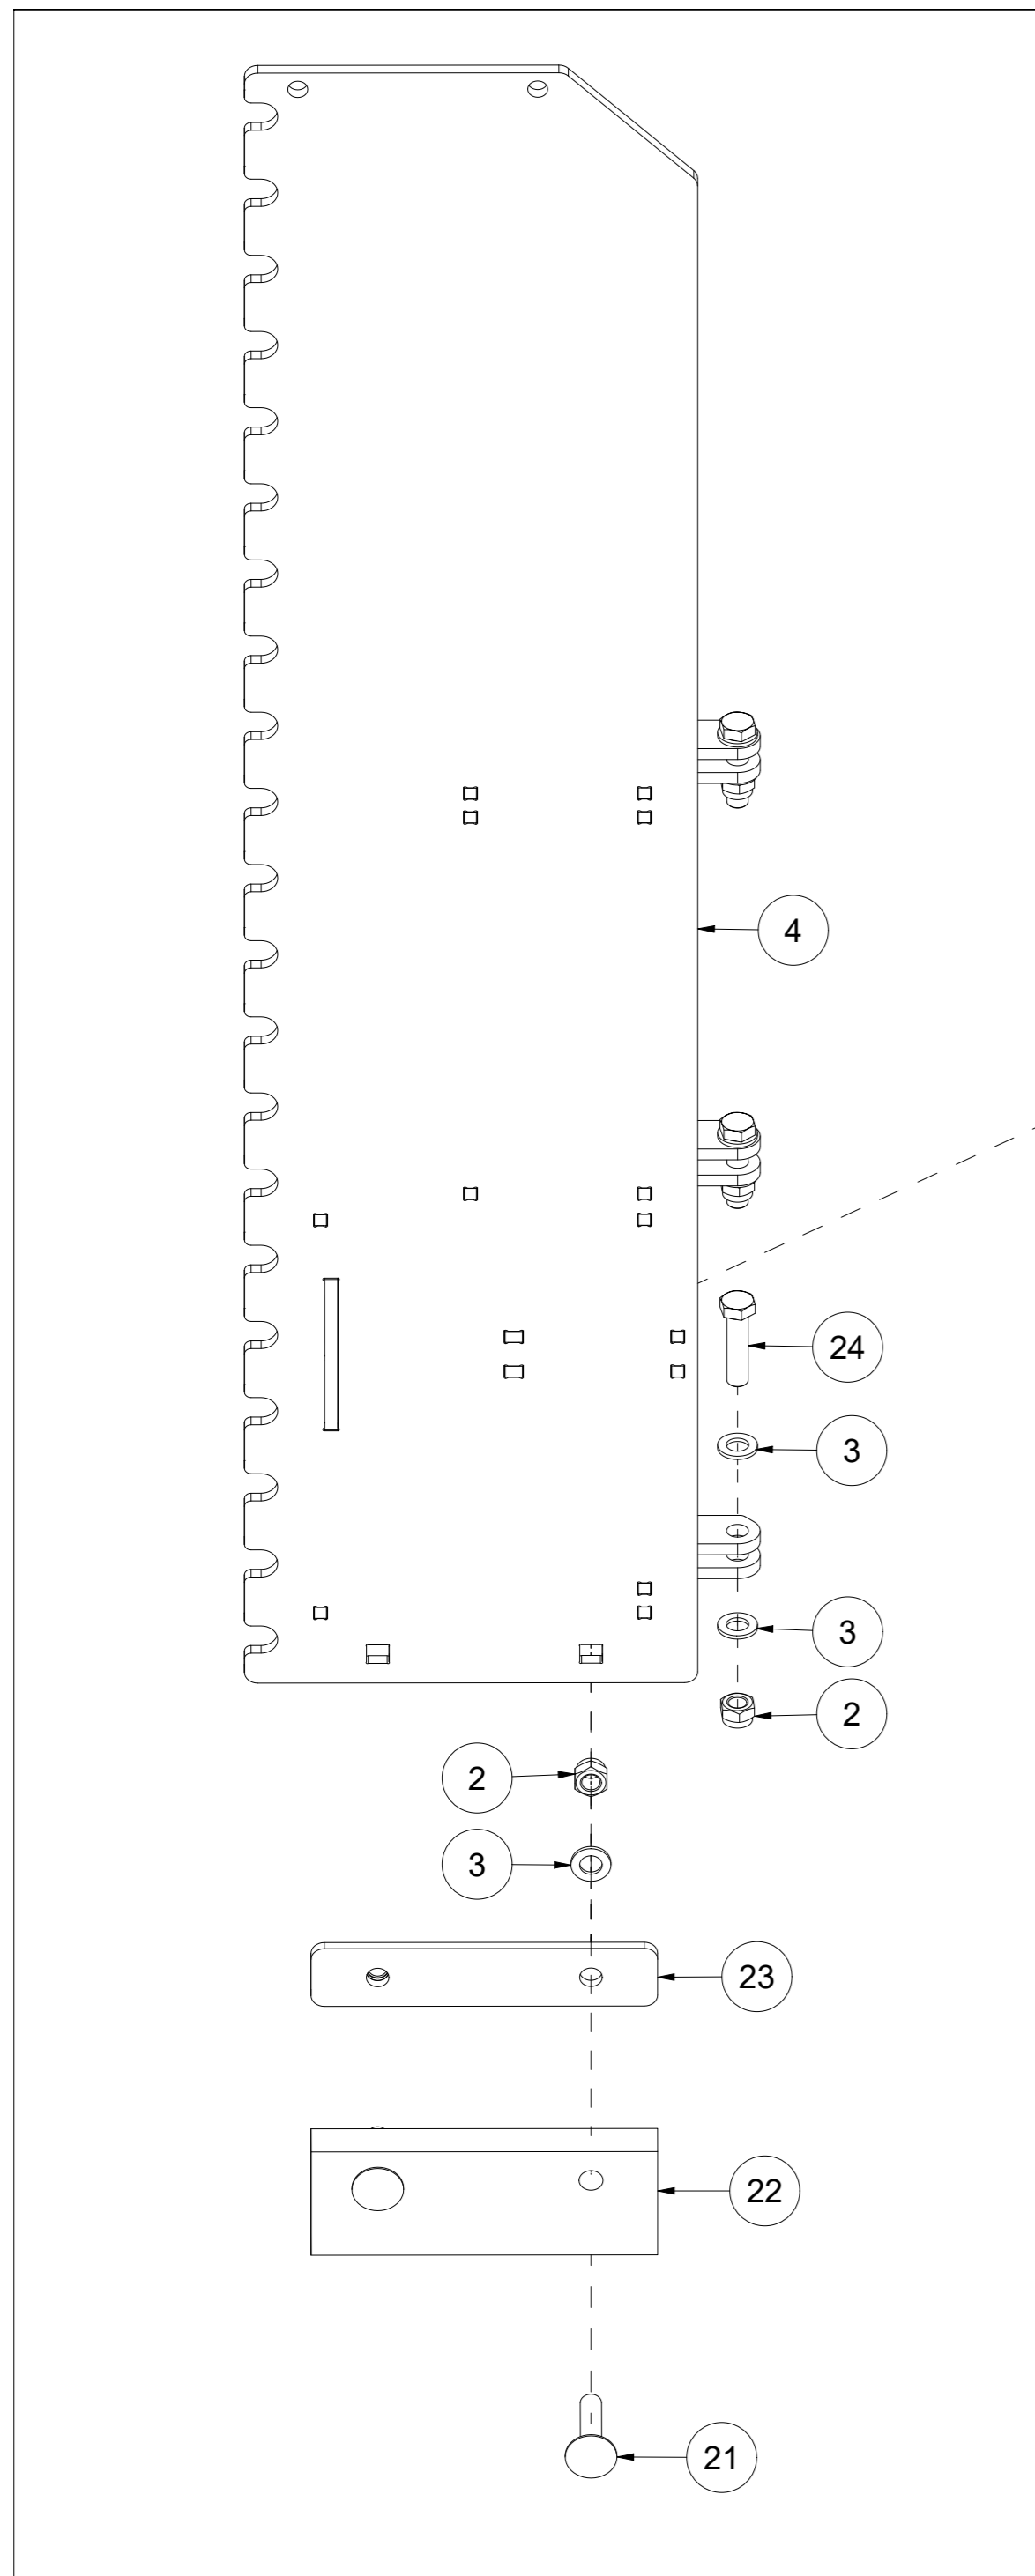

017 Hydraulic side extension TFP240

Pos	Qty	Article no	Designation
1	1	25311154	Hose protection L1700
2	5	2483613	Locking nut M16 EIZn DIN 985
3	8	2531078	Washer M16 EIZn DIN 125
4	1	25311092	Hydraulic side extension
5	2	25201042	Bolt Ø19,8x45
6	5	2422301	Hexagon screw M10x35 EIZn 8.8 DIN 933
7	6	2483610	Locking nut M10 EIZn DIN 985
8	1	25321103	Hydraulic side extension cylinder attachment
9	4	2483611	Locking nut M12 EIZn DIN 985
10	8	2531069	Washer M12 EIZn DIN 125
11	4	2422350	Hexagon screw M12x35 EIZn 8.8 DIN 933
12	1	4251206	Hose holder
13	1	2422258	Hexagon screw M8x55 EIZn 8.8 DIN 931
14	1	2483609	Locking nut M8 EIZn DIN 985
15	2	2531047	Washer M8 EIZn DIN 125
16	1	2955001	Cylinder Ø50/30 SL230
17	4	2957759	Hexagon nipple GEK BSP 3/8" L10 ED
18	1	25311073	Accumulator bracket
19	1	25311072	Clamps
20	1	25311087	Fastening
21	2	2344498	Locking screw M16x70 EIZn 8.8 DIN 603
22	1	25311045	Edge scraper
23	1	25311046	Plate
24	3	2422497	Hexagon screw M16x65 EIZn 8.8 DIN 931
25	1	2958154	Hydraulic hose 1/4" L800
26	1	2477303	Unbrako cylinder screw M10x40 EIZn DIN 912
27	1	2958153	Hydraulic hose 1/4" L920"
28	2	2958150	Hydraulic hose 1/4" L3000
29	1	2955308	Accumulator 0,7l
30	1	2955323	Safety valve
31	1	2957748	Swivel nipple EVGE 12L BSP 3/8" ED
32	2	2957720	T-hexagon nipple EVTK 10L
33	1	2957735	Hexagon nipple GEK M18x1,5 L12 ED
34	8	2531060	Washer M10 EIZn DIN 125
35	2	2534060	Spring washer M10 EIZn DIN 127
36	2	2441297	Locking screw M10x25 EIZn 4.6 DIN 603
37	2	2483608	Locking nut M6 EIZn DIN 985
38	4	2531039	Washer M6 EIZn DIN 125
39	2	2422217	Hexagon screw M6x50 EIZn 8.8 DIN 931