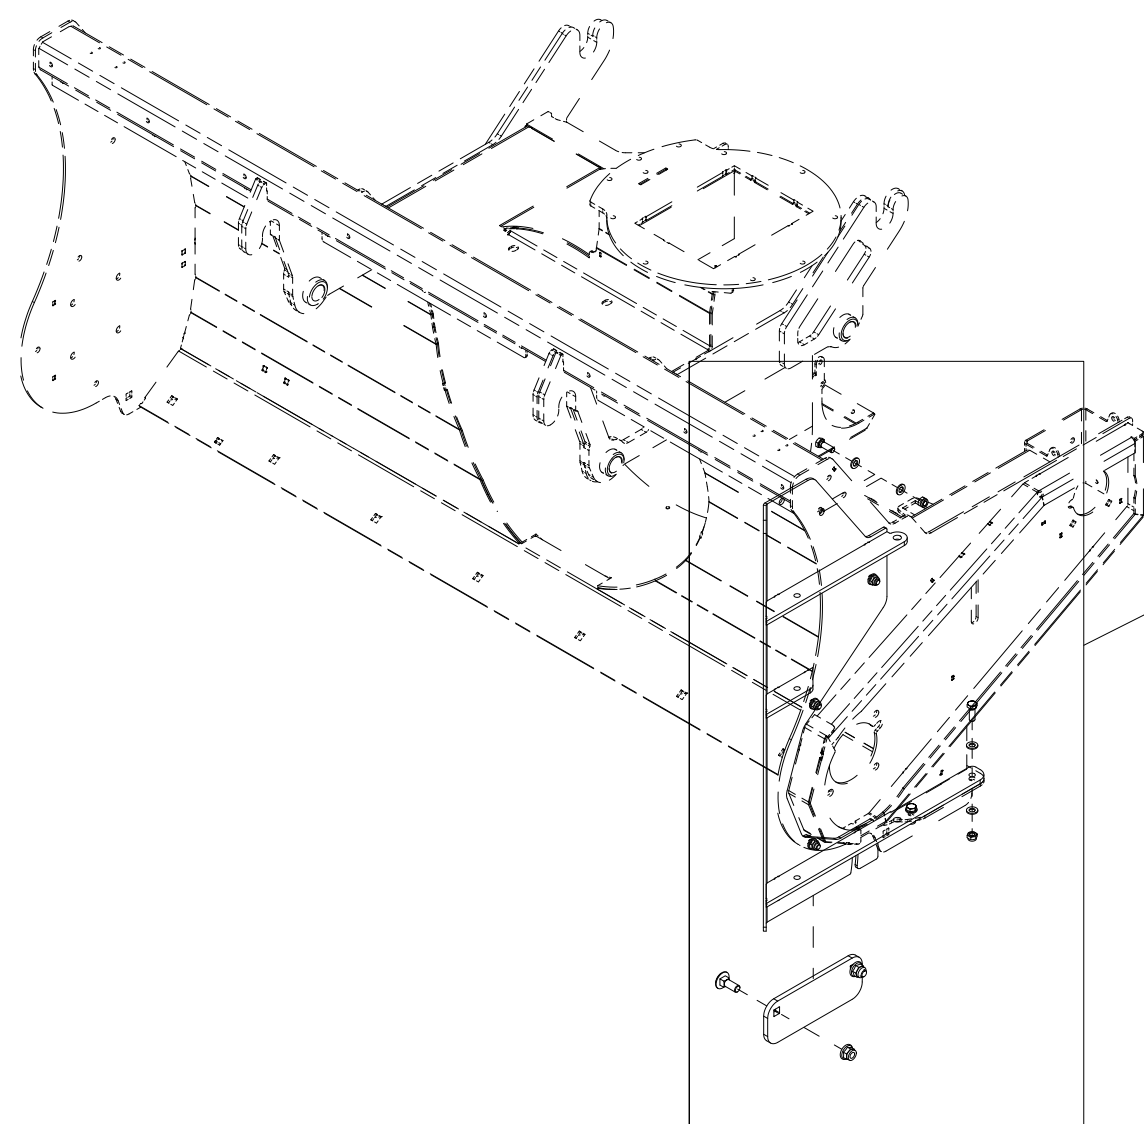

011 Left side wall TFP240

Pos	Qty	Article no	Designation
1	1	25321004	Left side wall TFP240
2	6	2483611	Locking nut M12 EIZn DIN 985
3	12	2531069	Washer M12 EIZn DIN 125
4	6	2422350	Hexagon screw M12x35 EIZn 8.8 DIN 933
5	2	2344491	Locking screw M16x45 EIZn 8.8 DIN 603
6	2	2489175	Locking nut with flange M16 EIZn DIN 6926
7	1	25311075	Wear steel 12x107x283