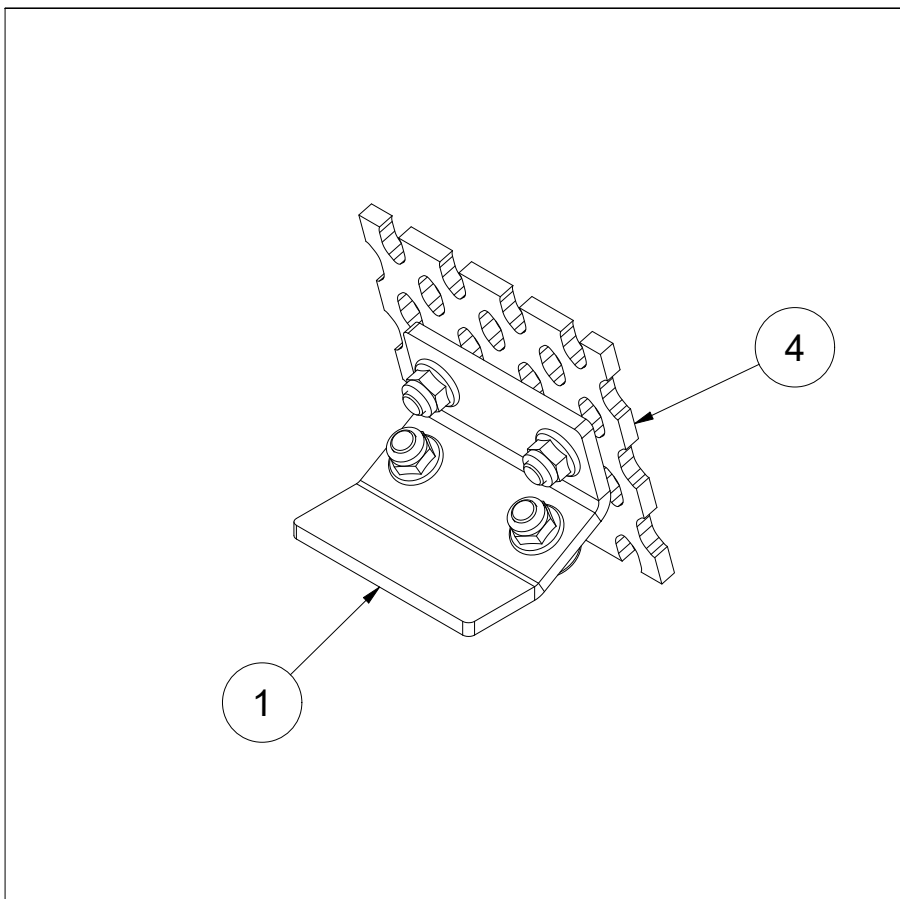

010 Ice scraper skid pad TFP240

Pos	Qty	Article no	Designation
1	2	25301074	Ice scraper bracket
2	8	2344491	Locking screw M16x45 ElZn 8.8 DIN 603
3	8	2489175	Locking nut with flange M16 ElZn DIN 6926
4	2	25301102	Ice scraper steel 11x200x203