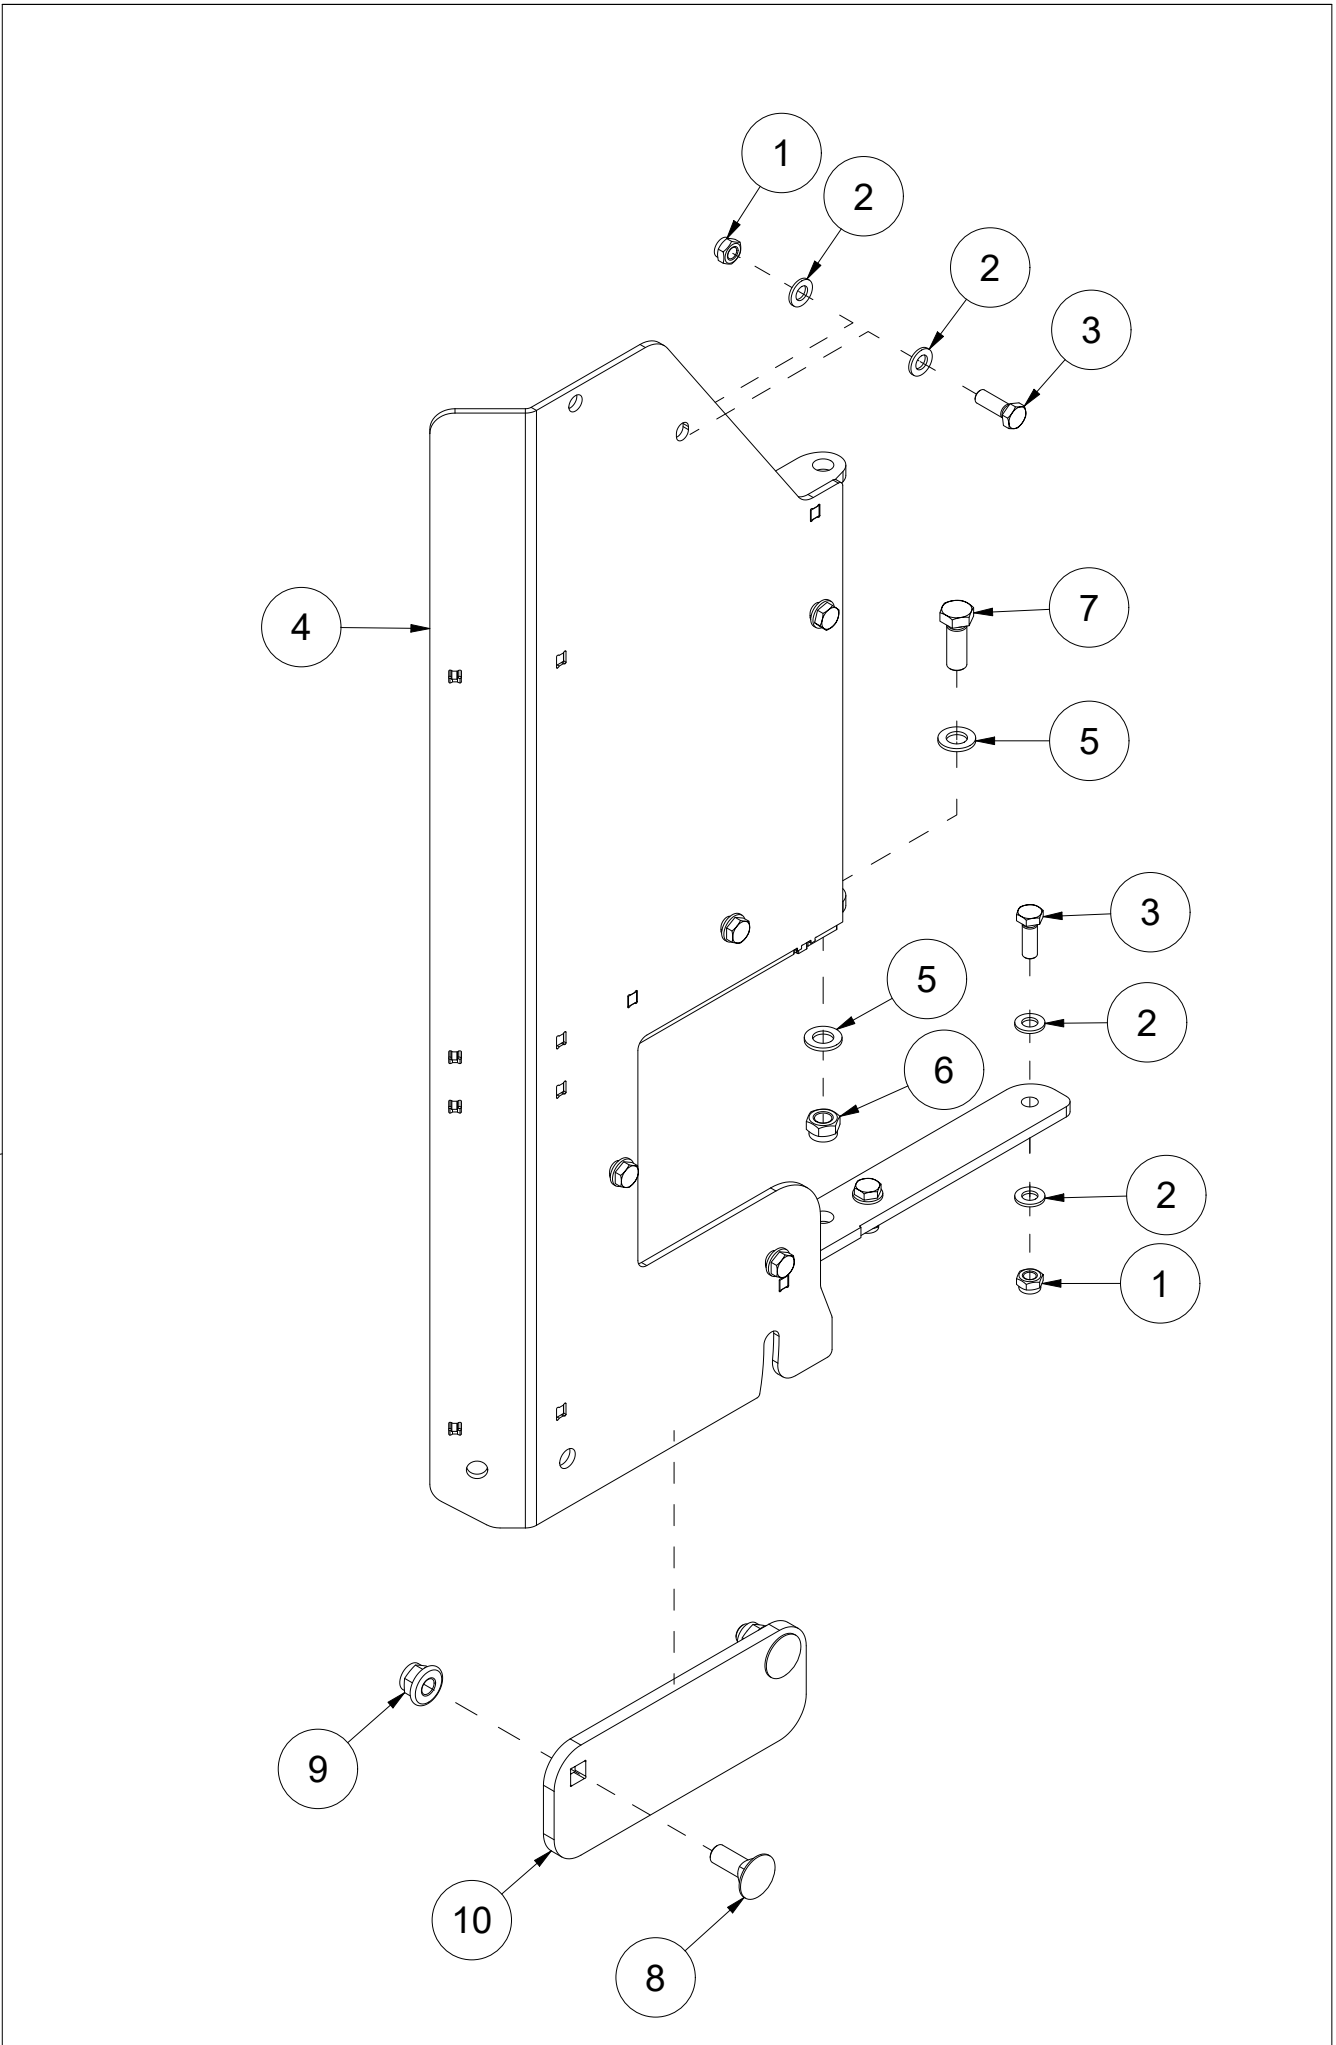

012 Right side wall TFP240

Pos	Qty	Article no	Designation
1	8	2483611	Locking nut M12 EIZn DIN 985
2	16	2531069	Washer M12 EIZn DIN 125
3	8	2422350	Hexagon screw M12x35 EIZn 8.8 DIN 933
4	1	25321005	Right side wall TFP240
5	2	2531078	Washer M16 EIZn DIN 125
6	1	2483613	Locking nut M16 EIZn DIN 985
7	1	2422491	Hexagon screw M16x45 EIZn 8.8 DIN 933
8	2	2344491	Locking screw M16x45 EIZn 8.8 DIN 603
9	2	2489175	Locking nut with flange M16 EIZn DIN 6926
10	1	25311075	Wear steel 12x107x283