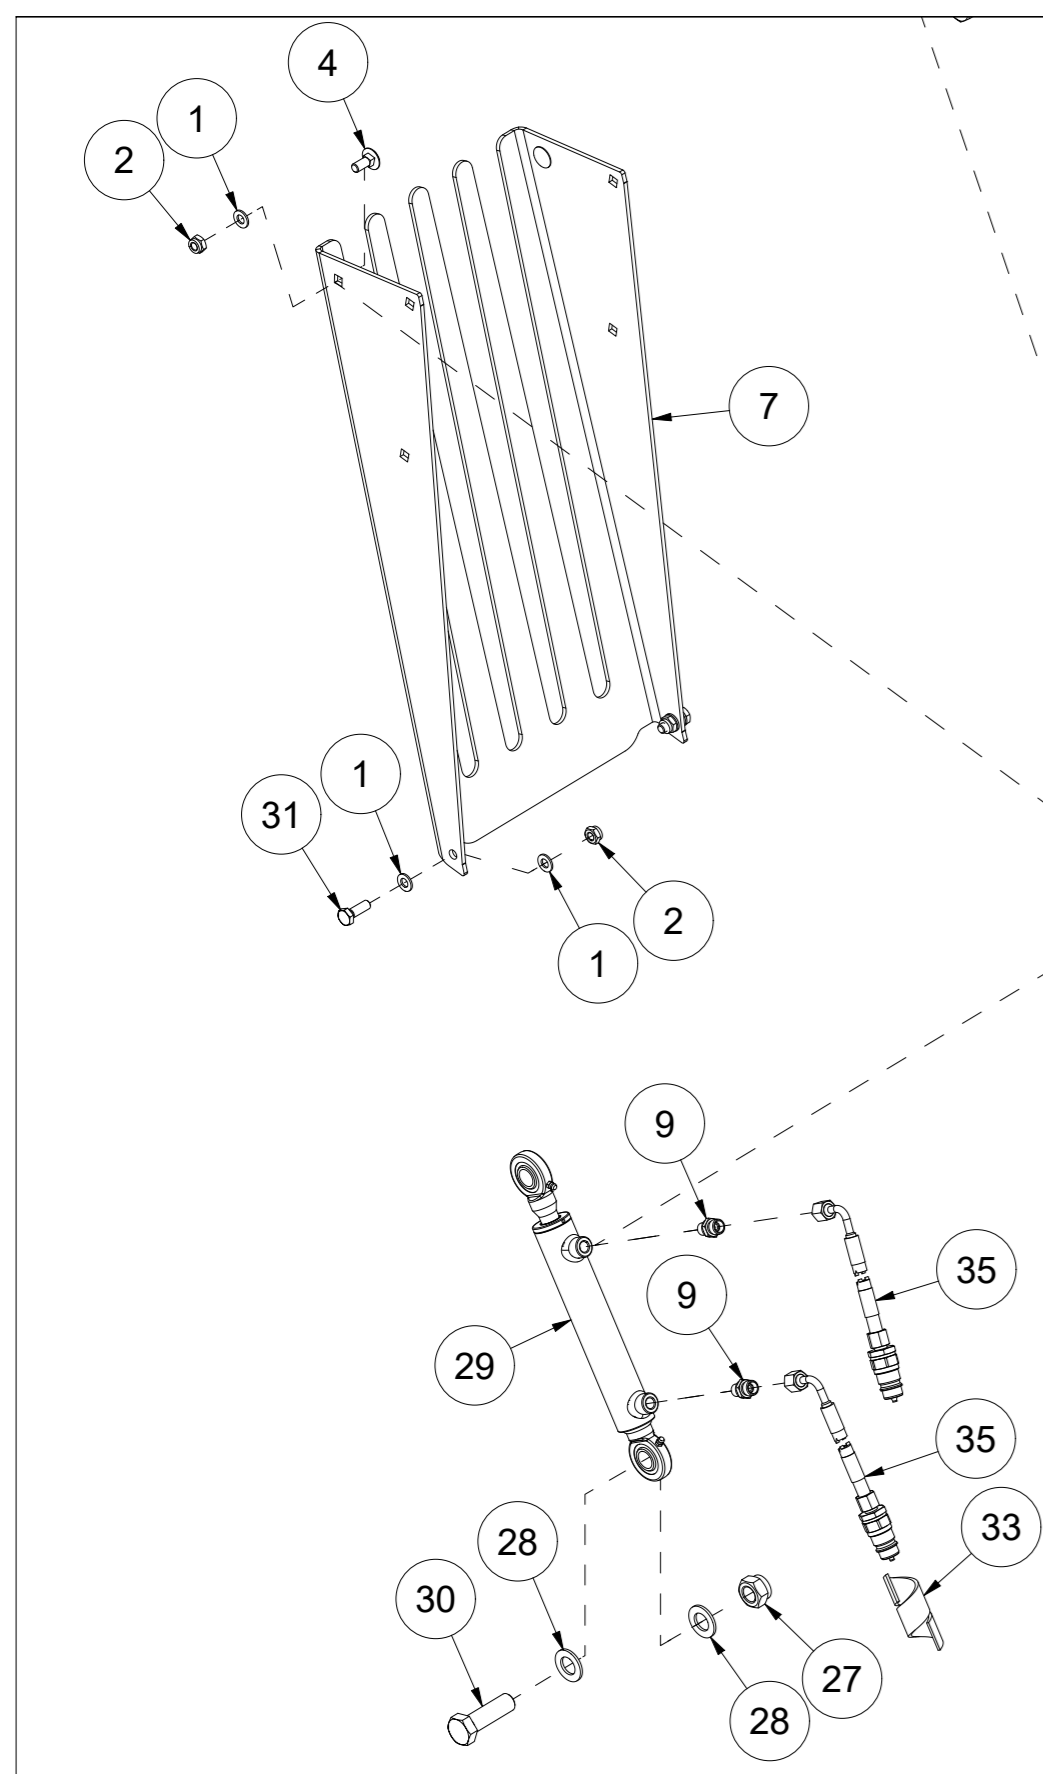

004 Ejector spout TFP240

Pos	Qty	Article no	Designation
1	23	2531060	Washer M10 EIZn DIN 125
2	17	2483610	Locking nut M10 EIZn DIN 985
3	3	2422301	Hexagon screw M10x35 EIZn 8.8 DIN 933
4	2	2344330	Locking screw M10x25 EIZn 8.8 DIN 603
5	1	2935150	Adhesive label Duun 160x160
6	2	2935088	Adhesive label 90x48 Hand pinch hazard
7	1	25201044	Grate
8	1	25321028	Spout for 80 cm
9	2	2957754	Hexagon nipple GEK BSP 1/4" L10 ED
10	1	25321027	Intermediate flap
11	2	2245218	Plastic lining Ø18/16 Flange Ø26
12	2	2344335	Locking screw M10x45 EIZn 8.8 DIN 603
13	6	2531069	Washer M12 EIZn DIN 125
14	2	2533060	Body washer M10 EIZn DIN 9021
15	2	25311031	Bearing sleeve
16	1	25311024	Cover
17	1	2955508	Hydraulic motor 50 ccm
18	1	25311091	Cog wheel Z14 module 4
19	1	2533058	Body washer ø9/35x3 EIZn
20	1	2534047	Spring washer M8 EIZn DIN 127
21	1	2422246	Hexagon screw M8x25 EIZn 8.8 DIN 933
22	2	2483611	Locking nut M12 EIZn DIN 985
23	2	2422352	Hexagon screw M12x40 EIZn 8.8 DIN 933
24	3	2422290	Hexagon screw M10x16 EIZn 8.8 DIN 933
25	3	2534060	Spring washer M10 EIZn DIN 127
26	2	2957758	Hexagon nipple GEK BSP 1/2" L10 ED
27	2	2483615	Locking nut M20 EIZn DIN 985
28	4	2531086	Washer M20 EIZn DIN 125
29	1	2955003	Cylinder Ø32/20 SL150
30	2	2422578	Hexagon screw M20x65 EIZn 8.8 DIN 931
31	4	2422299	Hexagon screw M10x30 EIZn 8.8 DIN 933
32	1	25311154	Hose protection L1700
33	1	25311155	Hose protection L2500
34	2	2958150	Hydraulic hose 1/4" L3000
35	2	2958151	Hydraulic hose 1/4" L3510
36	1	25111052	Stop against hull
37	1	25311023	Bracket
38	1	25321102	Motor mount spacer plate