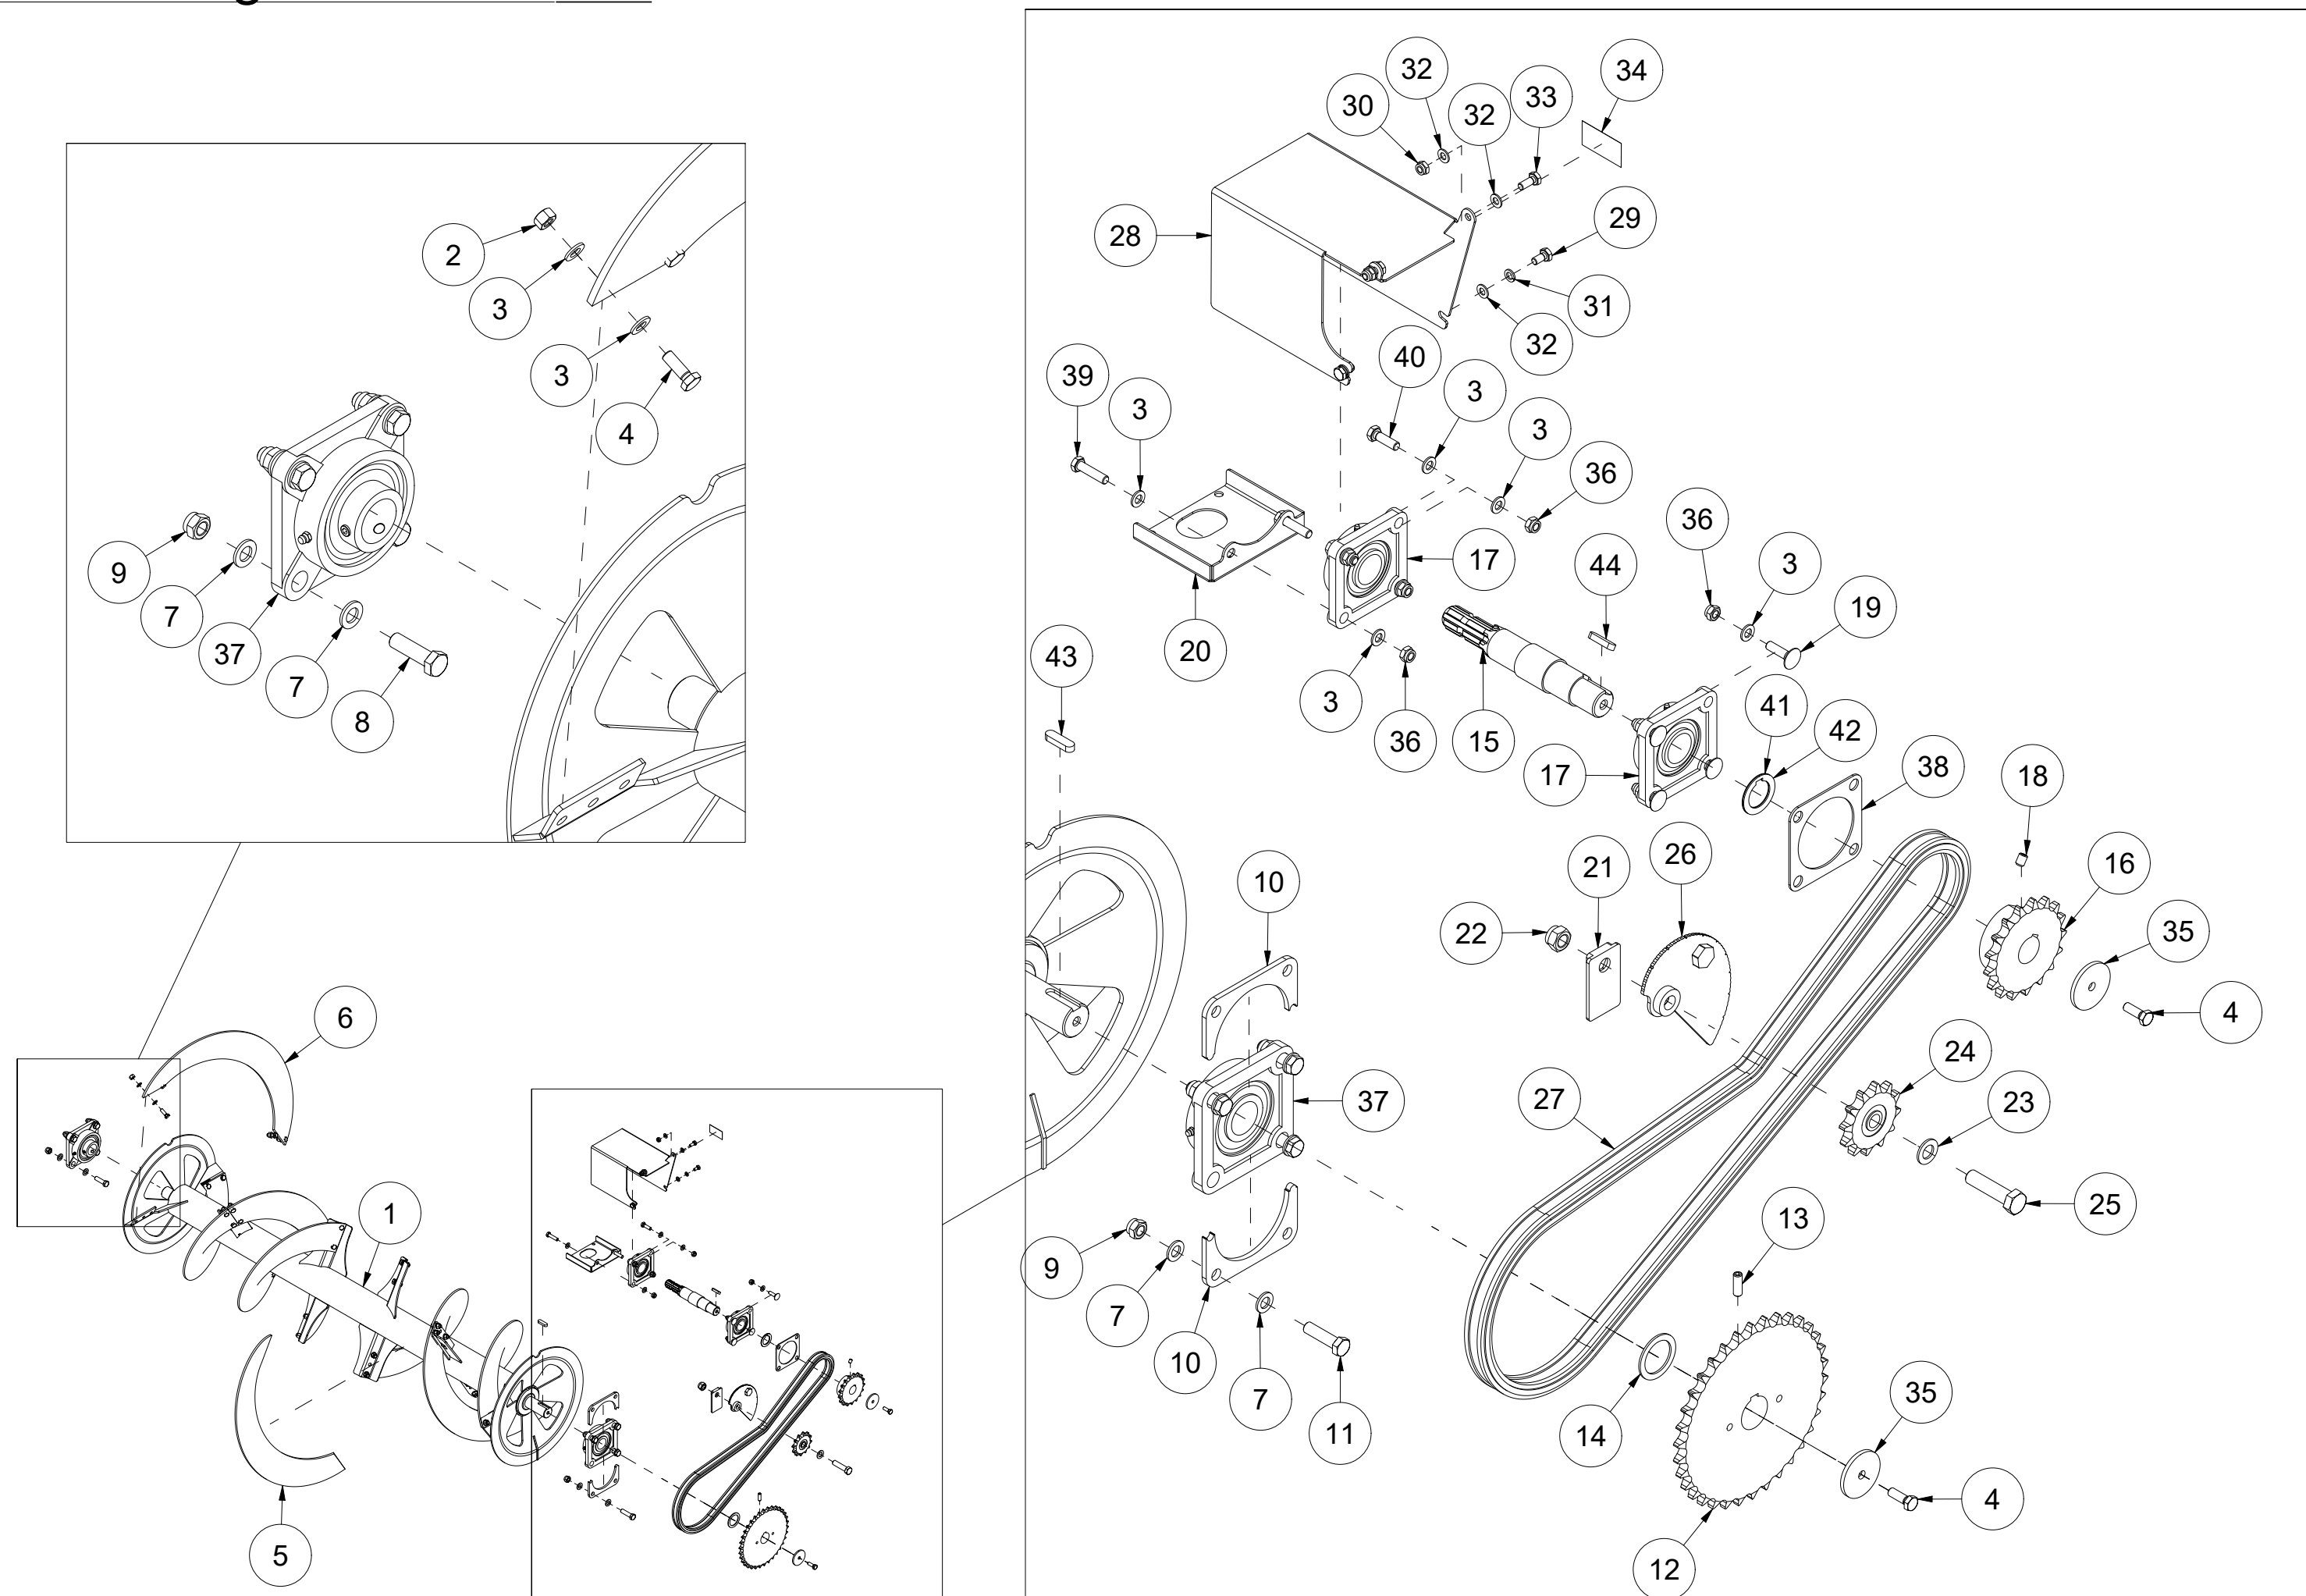

002 Feeding screw TFP240

Pos	Qty	Article no	Designation
1	1	25321002	Feeding screw TFP240
2	32	2489611	Hexagon nut mechanical lock M12 EIZn DIN 980
3	76	2531069	Washer M12 EIZn DIN 125
4	34	2423350	Hexagon screw M12x35 EIZn 10.9 DIN 933
5	4	25321064	Left screw element
6	4	25321066	Right screw element
7	16	2531078	Washer M16 EIZn DIN 125
8	4	2422494	Hexagon screw M16x55 EIZn 8.8 DIN 931
9	8	2483613	Locking nut M16 EIZn DIN 985
10	2	25321011	Plate
11	4	2422495	Hexagon screw M16x60 EIZn 8.8 DIN 931
12	1	25311068	Chain wheel 1" Z34 Ø50
13	1	2473350	Threaded hollow pin M12x35 St DIN 916
14	1	25321080	Skims
15	1	25311050	Shaft
16	1	25221081	Chain wheel 1" Z17 Ø40
17	2	2954174	Flange bearing UCF 209 45mm
18	1	2473340	Threaded hollow pin M12x16 St DIN 916
19	4	2344354	Locking screw M12x45 EIZn 8.8 DIN 603
20	1	25311055	Cover
21	1	25311082	Nut lock
22	1	2483615	Locking nut M20 EIZn DIN 985
23	1	2531086	Washer M20 EIZn DIN 125
24	1	2954120	Chain tensioner wheel 1" 12 t
25	1	2422581	Hexagon screw M20x80 EIZn 8.8 DIN 931
26	1	25311090	Chain tensioner
27	1	2963127	Roller chain 1" 88 links
28	1	25311051	Cover
29	2	2422295	Hexagon screw M10x20 EIZn 8.8 DIN 933
30	2	2483610	Locking nut M10 EIZn DIN 985
31	2	2534060	Spring washer M10 EIZn DIN 127
32	6	2531060	Washer M10 EIZn DIN 125
33	2	2422297	Hexagon screw M10x25 EIZn 8.8 DIN 933
34	1	2935039	Adhesive label 75x40 Lubricating oil
35	2	41311061	Washer ø12,5/70x6
36	8	2483611	Locking nut M12 EIZn DIN 985
37	2	2954176	Flange bearing UCF 310 50mm
38	1	25321052	Skims
39	2	2422356	Hexagon screw M12x50 EIZn 8.8 DIN 931
40	2	2422352	Hexagon screw M12x40 EIZn 8.8 DIN 933
41	1	25311120	Skims flange bearing 1mm
42	1	25311121	Skims flange bearing 2mm
43	1	2115175	Cotter 14x9 L50 St DIN 6885A
44	1	2115160	Cotter 12x8 L45 St DIN 6885A