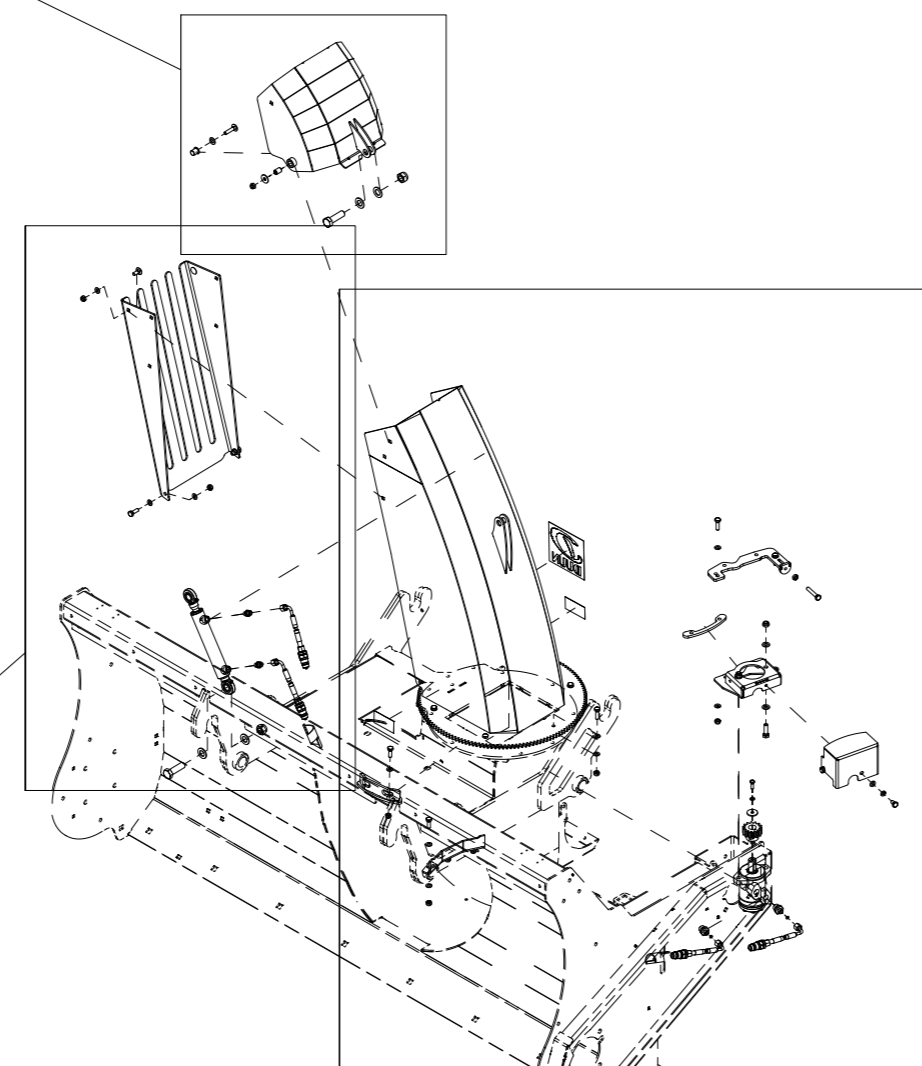

004 Ejector spout TFP240

Pos	Qty	Article no	Designation
1	23	2531060	Washer M10 EIZn DIN 125
2	17	2483610	Locking nut M10 EIZn DIN 985
3	3	2422301	Hexagon screw M10x35 EIZn 8.8 DIN 933
4	2	2344330	Locking screw M10x25 EIZn 8.8 DIN 603
5	1	2935150	Adhesive label Duun 160x160
6	2	2935088	Adhesive label 90x48 Hand pinch hazard
7	1	25201044	Grate
8	1	25321028	Spout for 80 cm
9	2	2957754	Hexagon nipple GEK BSP 1/4" L10 ED
10	1	25321027	Intermediate flap
11	2	2245218	Plastic lining Ø18/16 Flange Ø26
12	2	2344335	Locking screw M10x45 EIZn 8.8 DIN 603
13	6	2531069	Washer M12 EIZn DIN 125
14	2	2533060	Body washer M10 EIZn DIN 9021
15	2	25311031	Bearing sleeve
16	1	25311024	Cover
17	1	2955508	Hydraulic motor 50 ccm
18	1	25311091	Cog wheel Z14 module 4
19	1	2533058	Body washer ø9/35x3 EIZn
20	1	2534047	Spring washer M8 EIZn DIN 127
21	1	2422246	Hexagon screw M8x25 EIZn 8.8 DIN 933
22	2	2483611	Locking nut M12 EIZn DIN 985
23	2	2422352	Hexagon screw M12x40 EIZn 8.8 DIN 933
24	3	2422290	Hexagon screw M10x16 EIZn 8.8 DIN 933
25	3	2534060	Spring washer M10 EIZn DIN 127
26	2	2957758	Hexagon nipple GEK BSP 1/2" L10 ED
27	2	2483615	Locking nut M20 EIZn DIN 985
28	4	2531086	Washer M20 EIZn DIN 125
29	1	2955003	Cylinder Ø32/20 SL150
30	2	2422578	Hexagon screw M20x65 EIZn 8.8 DIN 931
31	4	2422299	Hexagon screw M10x30 EIZn 8.8 DIN 933
32	1	25311154	Hose protection L1700
33	1	25311155	Hose protection L2500
34	2	2958150	Hydraulic hose 1/4" L3000
35	2	2958151	Hydraulic hose 1/4" L3510
36	1	25111052	Stop against hull
37	1	25311023	Bracket
38	1	25321102	Motor mount spacer plate