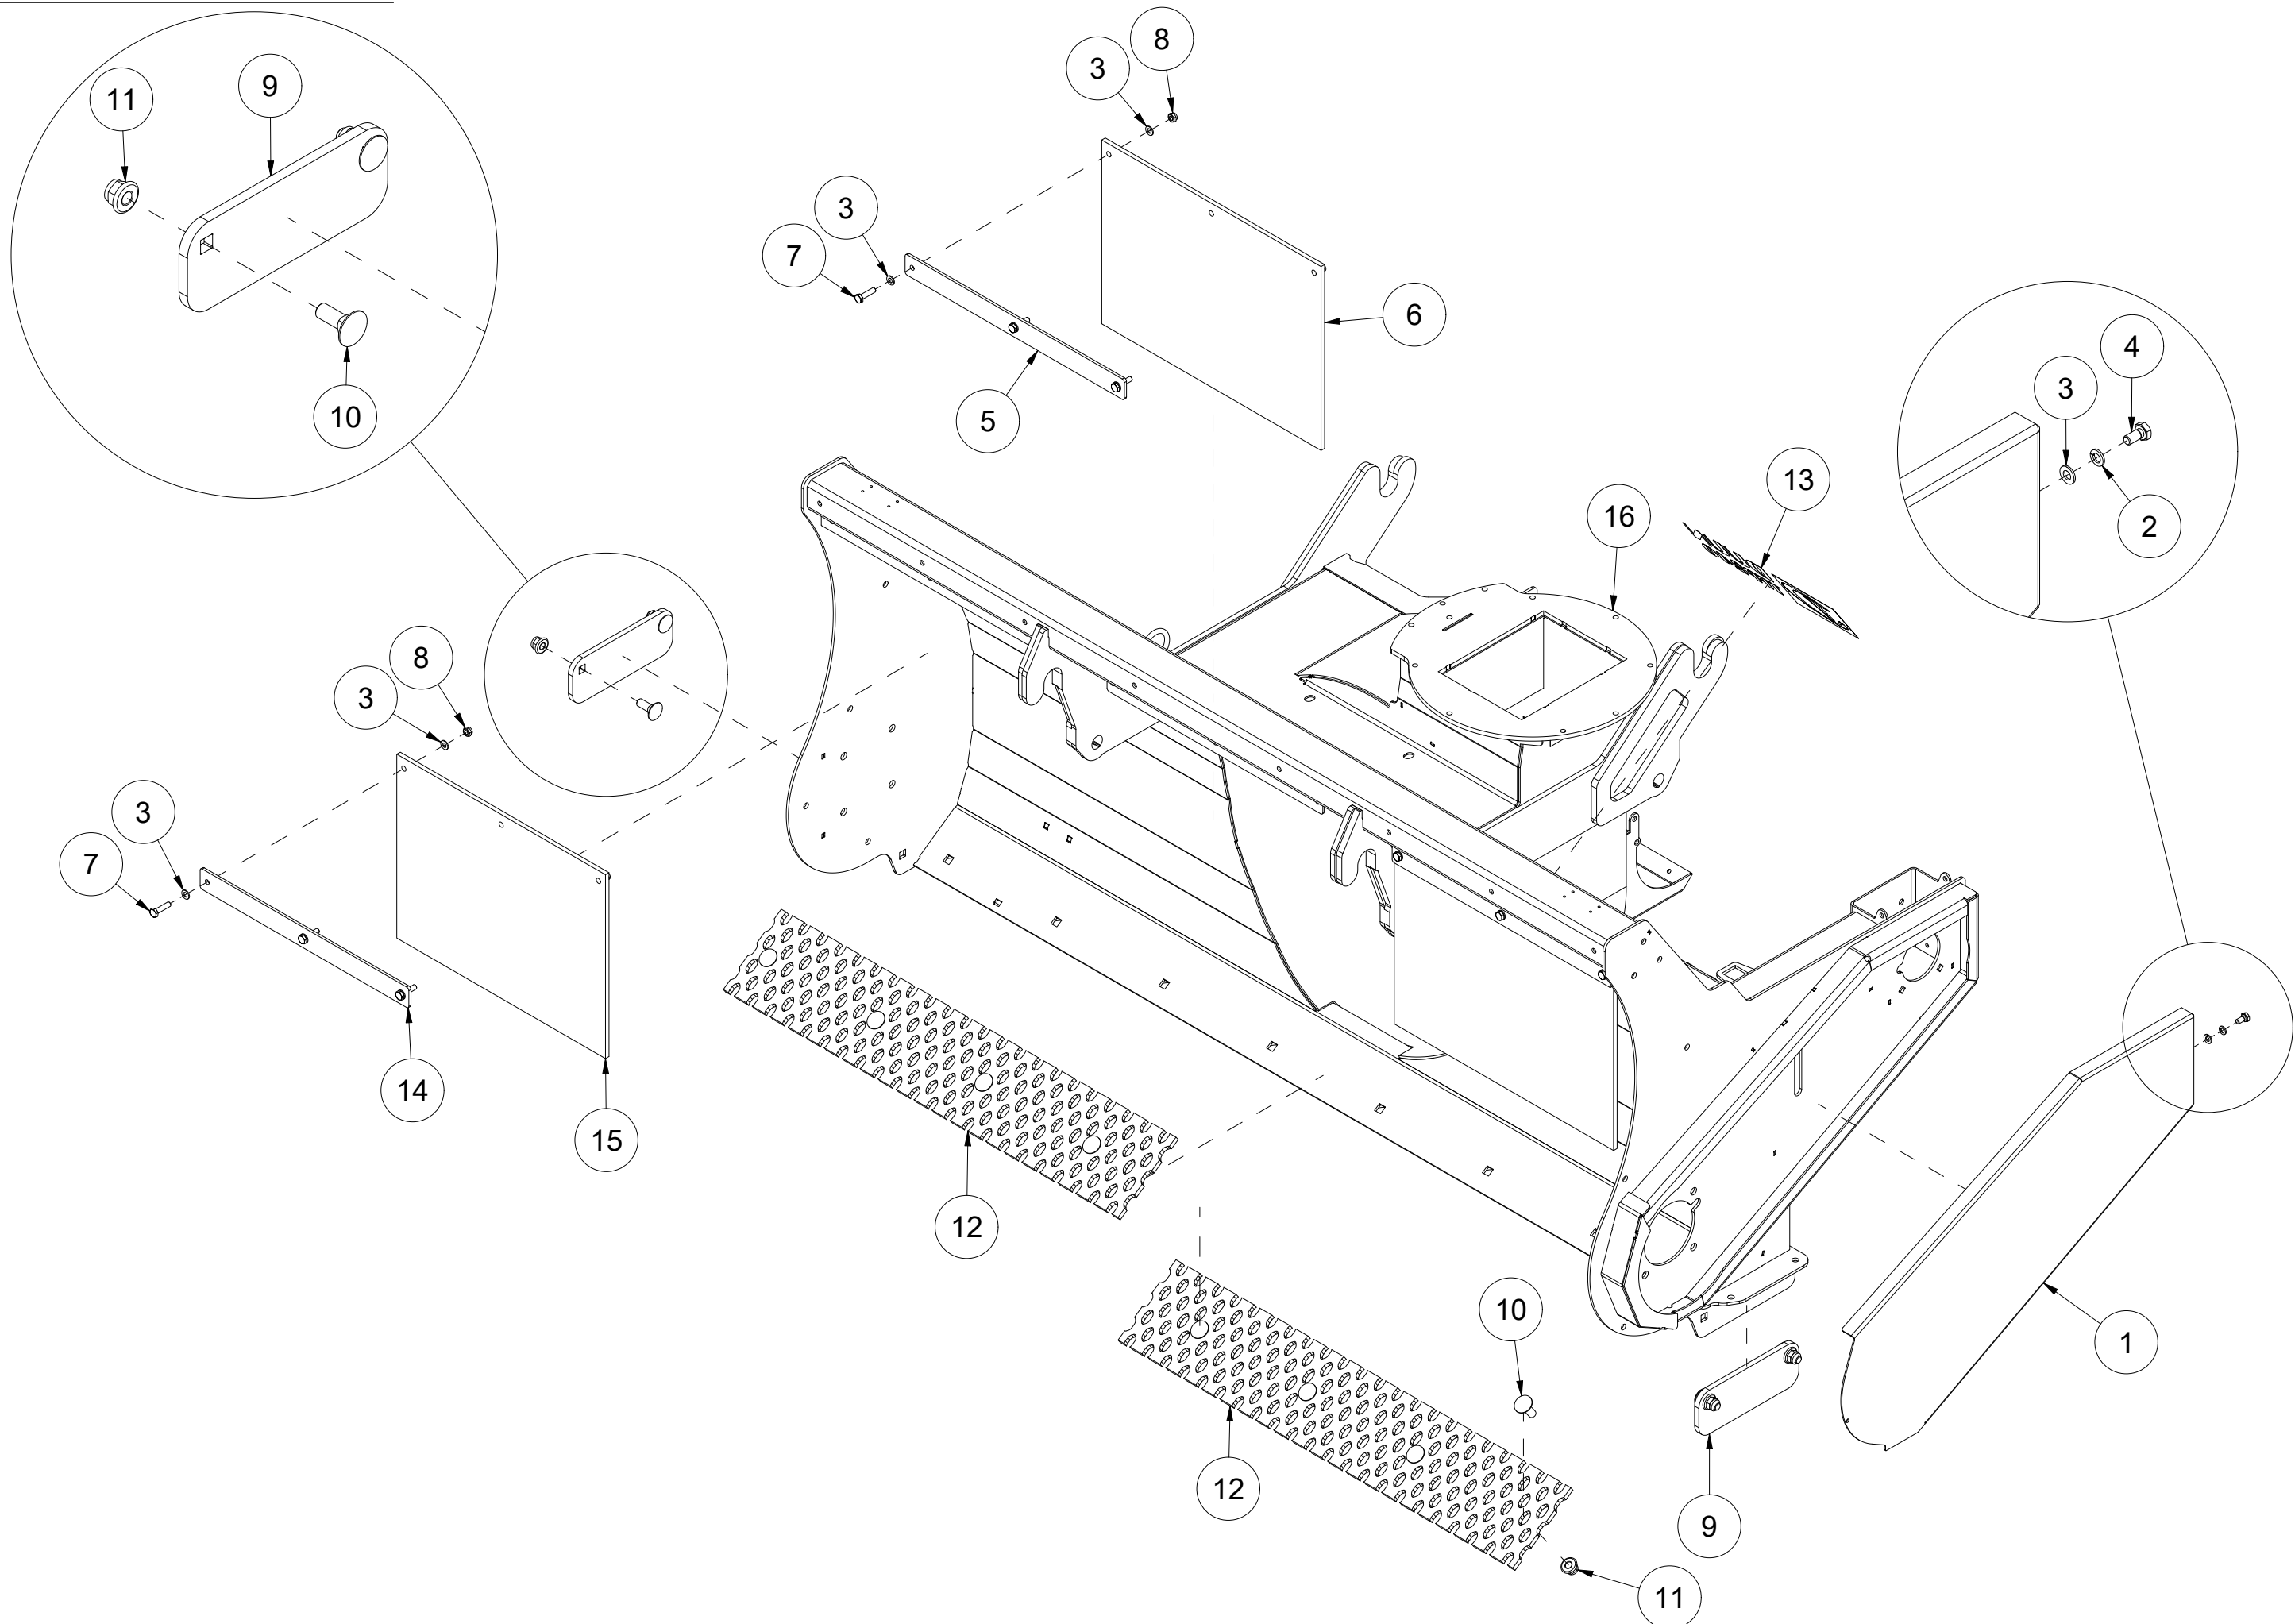

TFP240 Spare parts catalogue

Duun Industrier as
7630 Åsen, Norway
www.duun.no

001 Hull TFP240

Pos	Qty	Article no	Designation
1	1	25321014	Cover
2	1	2534060	Spring washer M10 EIZn DIN 127
3	19	2531060	Washer M10 EIZn DIN 125
4	1	2422295	Hexagon screw M10x20 EIZn 8.8 DIN 933
5	2	25311040	Clamp rail
6	2	25311039	Rubber protection
7	9	2422303	Hexagon screw M10x40 EIZn 8.8 DIN 931
8	9	2483610	Locking nut M10 EIZn DIN 985
9	2	25311075	Wear steel 12x107x283
10	12	2344491	Locking screw M16x45 EIZn 8.8 DIN 603
11	12	2489175	Locking nut with flange M16 EIZn DIN 6926
12	2	25321044	Perforated wear steel 11x200x1116
13	1	2935154	Adhesive label TFP240
14	1	25321040	Clamp rail
15	1	25321039	Rubber protection
16	1	25321001	Hull TFP240